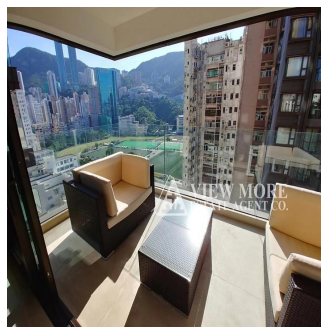

Pentkhaus

Apartment For Sale At Ventris Road

Ventris Rd, , ,

TSINA PRODAZHU

\$ 6900000.00

1567 qm 4 kimnaty 3 spal?ni 1 vanni kimnaty

1 poverhy 1 qm zemel?na ploshcha 1 avtomobil?ni mistsya

Viewmore Estate Agency
View More Estate Agency
Happy Valley, Hong Kong - Mistsevy Chas

+852 2833 6682

3 Rooms (1 Ensuite) High Level Maid room with toilet With 1 carpark

Dostupnyy Z: 31.07.2019

Poverkh: 4 Poverkhy: 4 Rik Pobudovy: 2017 Avtomobil?Ni Mistsya: 4

Rik Pobudovy: 2017

Typ: Ofis

Happy Valley is made up of upper income residential areas, and its residents include of a mix of Hong Kong natives and foreigners. Two of the tallest residential buildings in Hong Kong, "Highcliff" and "The Summit" are located in Happy Valley facing Mount Nicholson.