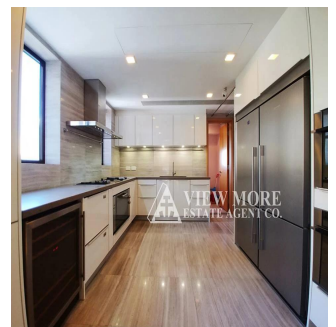

Pentkhaus

Apartment For Sale At Ventris Road

Ventris Rd, , ,

TSINA PRODAZHU

\$ 6900000.00

1567 qm 4 kimnaty 3 spal?ni 1 vanni kimnaty

1 poverhy 1 qm zemel?na ploshcha 1 avtomobil?ni mistsya

Viewmore Estate Agency
View More Estate Agency
Happy Valley, Hong Kong - Mistsevy Chas

+852 2833 6682

3 Rooms (1 Ensuite) High Level Maid room with toilet With 1 carpark

Dostupnyy Z: 31.07.2019

Poverkh: 4 Poverkhy: 4 Rik Pobudovy: 2017 Avtomobil?Ni Mistsya: 4

Rik Pobudovy: 2017

Typ: Ofis

Happy Valley is made up of upper income residential areas, and its residents include of a mix of Hong Kong natives and foreigners. Two of the tallest residential buildings in Hong Kong, "Highcliff" and "The Summit" are located in Happy Valley facing Mount Nicholson.