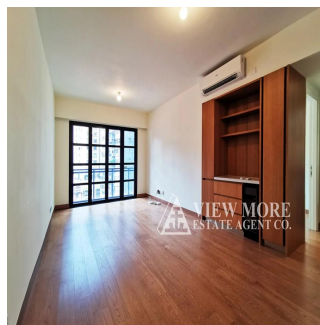

Pentkhaus

Nice Apartment For Rent At Happy Valley

?????????, ????? ?????????? ?????, ?????, , , ,

MISYACHNA ORENDA

USD 6200.00

TSINA PRODAZHU

USD 0.00

🏠 698 qm 🏠 3 kimnaty 🚗 2 spal?ni 🚿 1 vanni kimnaty

🏠 1 poverhy 📐 1 qm zemel?na ploshcha 📄 1 avtomobil?ni mistsya

Viewmore Estate Agency
View More Estate Agency
Happy Valley, Hong Kong - Mistsevy Chas

+852 2833 6682

Nice Building with facilities Net area 698' 2 Bedrooms (1 Ensuite) Balcony with an Open View

Depozyt: 1 Shchomisyachna Dostupny Z: 31.07.2019

Orendna Plata

Poverkh: 4 Poverkhy: 4 Rik Pobudovy: 2017 Avtomobil?Ni Rik Pobudovy: 2017 Typ: Ofis
Mistsya: 4

Happy Valley is made up of upper income residential areas, and its residents include of a mix of Hong Kong natives and foreigners. Two of the tallest residential buildings in Hong Kong, "Highcliff" and "The Summit" are located in Happy Valley facing Mount Nicholson.