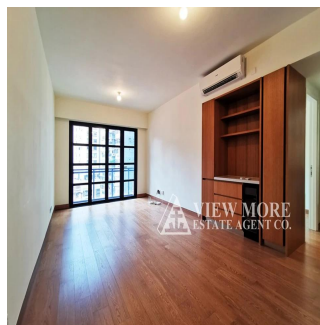

Pentkhaus

Nice Apartment For Rent At Happy Valley

?????????, ????? ?????????? ?????, ?????, , , ,

MISYACHNA ORENDA

USD 6200.00

TSINA PRODAZHU

USD 0.00

🏠 698 qm 🏠 3 kimnaty 🚗 2 spal?ni 🚿 1 vannu kimnaty

🏠 1 poverhy 📐 1 qm zemel?na ploshcha 📄 1 avtomobil?ni mistsya

Viewmore Estate Agency
View More Estate Agency
Happy Valley, Hong Kong - Mistsevy Chas

+852 2833 6682

Nice Building with facilities Net area 698' 2 Bedrooms (1 Ensuite) Balcony with an Open View

Depozyt: 1 Shchomisyachna Dostupny Z: 31.07.2019

Orendna Plata

Poverkh: 4 Poverkhy: 4 Rik Pobudovy: 2017 Avtomobil?Ni Rik Pobudovy: 2017 Typ: Ofis
Mistsya: 4

Happy Valley is made up of upper income residential areas, and its residents include of a mix of Hong Kong natives and foreigners. Two of the tallest residential buildings in Hong Kong, "Highcliff" and "The Summit" are located in Happy Valley facing Mount Nicholson.