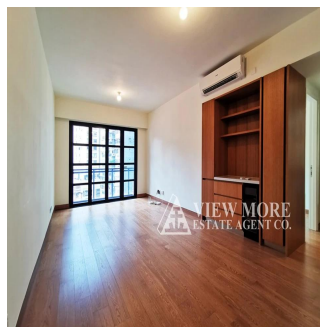

🏠 1 poverhy 📐 1 qm zemel?na ploshcha 📄 1 avtomobil?ni mistsya

Viewmore Estate Agency
View More Estate Agency
Happy Valley, Hong Kong - Mistsevyv Chas

+852 2833 6682

Nice Building with facilities Net area 698' 2 Bedrooms (1 Ensuite) Balcony with an Open View

Depozyt: 1 Shchomisyachna Dostupnyy Z: 31.07.2019

Orendna Plata

Poverkh: 4 Poverkhy: 4 Rik Pobudovy: 2017 Avtomobil?ni Mistsya: 4 Rik Pobudovy: 2017 Typ: Ofis

Happy Valley is made up of upper income residential areas, and its residents include of a mix of Hong Kong natives and foreigners. Two of the tallest residential buildings in Hong Kong, "Highcliff" and "The Summit" are located in Happy Valley facing Mount Nicholson.