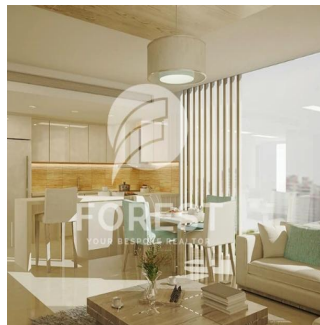

Tetiana Tsymbal
 For Est Real Estate
 Dubai, United Arab Emirates - Mistsevy Chas

+971 55-909-1717

High-end 2 Bedroom Apartment in Bloom Heights Jumeirah Village Circle.

Dostupnyy Z: 01.01.1970

Poverkh: 4 Poverkhy: 4 Rik Pobudovy: 2017 Avtomobil?Ni Mistsya: 4 Rik Pobudovy: 2017 Typ: Ofis