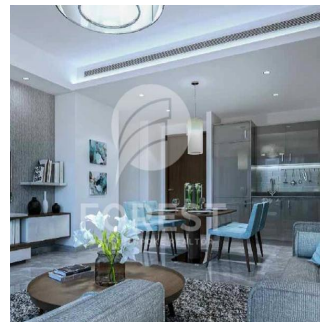

Amazing View.

Dostupnyy Z: 01.01.1970

Poverkh: 4 Poverkhy: 4 Rik Pobudovy: 2017 Avtomobil?Ni Mistysya: 4

Rik Pobudovy: 2017

Typ: Ofis

Sobha Creek Vistas, Dubai's new finest level of living. Sobha Creek Vistas is located at the centre of Dubai in a unique location, facing the Dubai creek. Creek Horizon's two towers will be located adjacent to the central park of the island district and have views of the Downtown skyline, the Creek, and the Ras Al Khor Wildlife Sanctuary.