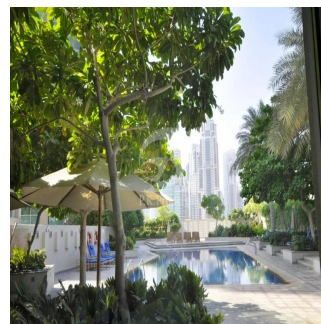

Yvonne Hunter

P.k. Properties

Dubai, United Arab Emirates - Mistsevy Chas

+971 4 454 1140

Spacious 2 bedroom Apartment. Open plan living with dining area with balcony, which overlooks & has stunning views of the Burj Khalifa and Dubai fountain. Photos are for illustration purpose only!