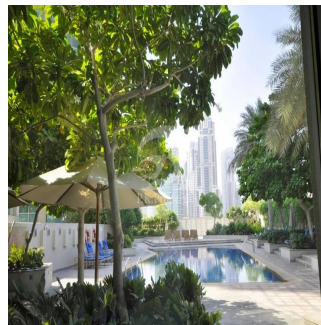

Yvonne Hunter
P.k. Properties
Dubai, United Arab Emirates - Mistsevy Chas

+971 4 454 1140

Spacious 2 bedroom Apartment. Open plan living with dining area with balcony, which overlooks & has stunning views of the Burj Khalifa and Dubai fountain. Photos are for illustration purpose only!

Dostupnyy Z: 01.01.1970

Poverkh: 4 Poverkhy: 4 Rik Pobudovy: 2017 Avtomobil?Ni Mistsya: 4 Rik Pobudovy: 2017 Typ: Ofis

The Lofts Central tower in Downtown Dubai is located just opposite to Burj Khalifa. The Lofts are a bold new interpretation of urban living in Dubai today. Designed as part of Downtown Dubai, The Lofts form an integral part of one of the world's most fascinating new cosmopolitan centres. Conceived by the brightest architectural minds of our time, they fit perfectly into this nexus of culture, enterprise, commerce and adventure.