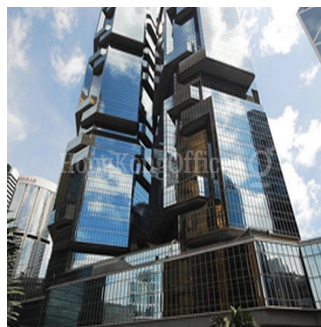

Dostupnyy Z: 28.07.2019

Poverkh: 4   Poverkhy: 4   Rik Pobudovy: 2017   Avtomobil?Ni Mistsya: 4

Rik Pobudovy: 2017

Typ: Ofis