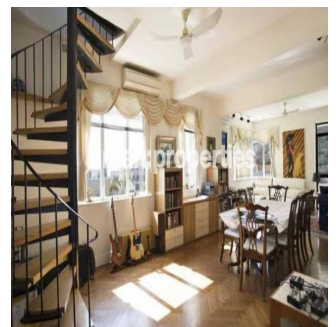

Urban Properties
Urban Properties
Central, Hong Kong - Mistsevy Chas

+852 2522 0850

Spacious family home with stunning 1,938sf private roof terrace. Colonial low-rise building with lots of character. Large bedrooms and well maintained bathrooms. Big balcony off the living area and fully equipped open kitchen. Exceptional renovation potential.