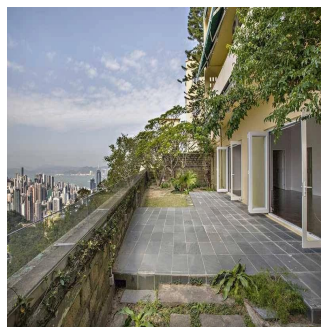

Ground floor apartment with private garden • 3 bedrooms, 2 bathrooms • Stunning views towards Central, the Peak and Aberdeen. • Open living dining area with high ceilings. • 10 minutes to Central • Renovated kitchen and bathrooms