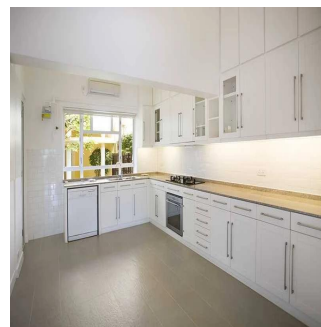

Ground floor apartment with private garden • 3 bedrooms, 2 bathrooms • Stunning views towards Central, the Peak and Aberdeen. • Open living dining area with high ceilings. • 10 minutes to Central • Renovated kitchen and bathrooms