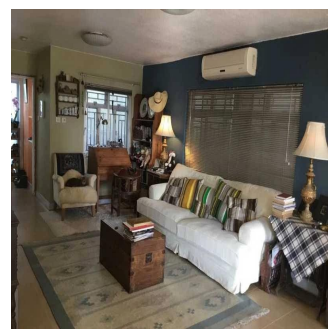

Victoria Allan

Habitat Property

Central, Hong Kong - Mistsevy Chas

☎ +852 9779 0233

• 2100 sf (Gross) with private garden and roof • Open mountain and green view • Fully detached house with 4 spacious bedroom • Efficient floor plan with spacious living and dining areas • Great outdoor space excellent for entertaining • Exclusive and convenient location, only 15 mins to MTR, shops and restaurants • Sole Agency - Please contact Nelson Chan 9097 9999 for viewings