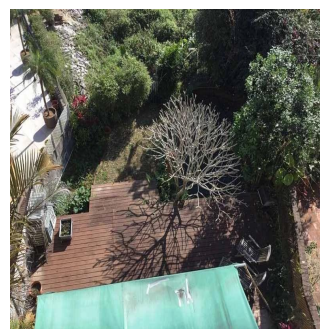

Victoria Allan

Habitat Property

Central, Hong Kong - Mistsevy Chas

☎ +852 9779 0233

• 2100 sf (Gross) with private garden and roof • Open mountain and green view • Fully detached house with 4 spacious bedroom • Efficient floor plan with spacious living and dining areas • Great outdoor space excellent for entertaining • Exclusive and convenient location, only 15 mins to MTR, shops and restaurants • Sole Agency - Please contact Nelson Chan 9097 9999 for viewings