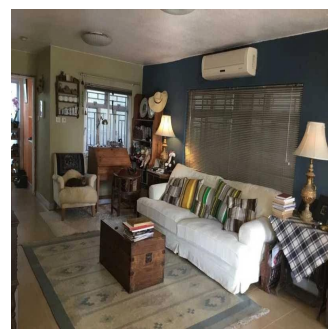

📦 3 poverhy    📐 3 qft zemel?na ploshcha    📄 3 avtomobil?ni mistsya

**Victoria Allan**

Habitat Property

Central, Hong Kong - Mistsevy Chas

☎ +852 9779 0233

• 2100 sf (Gross) with private garden and roof • Open mountain and green view • Fully detached house with 4 spacious bedroom • Efficient floor plan with spacious living and dining areas • Great outdoor space excellent for entertaining • Exclusive and convenient location, only 15 mins to MTR, shops and restaurants • Sole Agency - Please contact Nelson Chan 9097 9999 for viewings