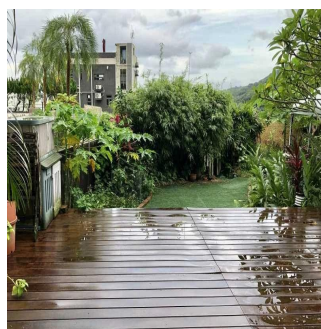

📦 3 poverhy    📐 3 qft zemel?na ploshcha    📄 3 avtomobil?ni mistsya

**Victoria Allan**

Habitat Property

Central, Hong Kong - Mistsevy Chas

☎ +852 9779 0233

• 2100 sf (Gross) with private garden and roof • Open mountain and green view • Fully detached house with 4 spacious bedroom • Efficient floor plan with spacious living and dining areas • Great outdoor space excellent for entertaining • Exclusive and convenient location, only 15 mins to MTR, shops and restaurants • Sole Agency - Please contact Nelson Chan 9097 9999 for viewings