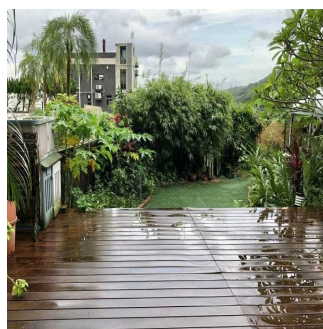

Victoria Allan

Habitat Property

Central, Hong Kong - Mistsevy Chas

☎ +852 9779 0233

• 2100 sf (Gross) with private garden and roof • Open mountain and green view • Fully detached house with 4 spacious bedroom • Efficient floor plan with spacious living and dining areas • Great outdoor space excellent for entertaining • Exclusive and convenient location, only 15 mins to MTR, shops and restaurants • Sole Agency - Please contact Nelson Chan 9097 9999 for viewings