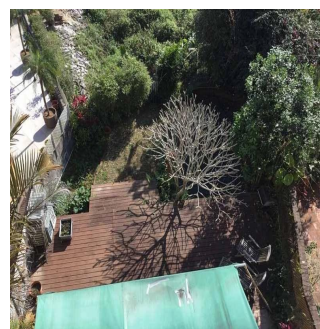

📦 3 poverhy    📐 3 qft zemel?na ploshcha    📄 3 avtomobil?ni mistsya

**Victoria Allan**

Habitat Property

Central, Hong Kong - Mistsevy Chas

☎ +852 9779 0233

• 2100 sf (Gross) with private garden and roof • Open mountain and green view • Fully detached house with 4 spacious bedroom • Efficient floor plan with spacious living and dining areas • Great outdoor space excellent for entertaining • Exclusive and convenient location, only 15 mins to MTR, shops and restaurants • Sole Agency - Please contact Nelson Chan 9097 9999 for viewings