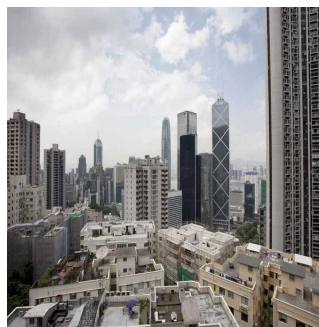

Dostupnyy Z: 26.07.2019

Poverkh: 4   Poverkhy: 4   Rik Pobudovy: 2017   Avtomobil?Ni Mistsya: 4

Rik Pobudovy: 2017

Typ: Ofis