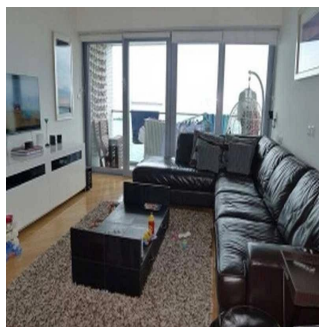

Popular Building • Well laid out three bedrooms • Balcony off living room with stunning seaview • Great facilities • 1 carparking space • Ideal for families

Dostupnyy Z: 26.07.2019

Poverkh: 4 Poverkhy: 4 Rik Pobudovy: 2017 Avtomobil?Ni Mistiya: 4 Rik Pobudovy: 2017 Typ: Ofis