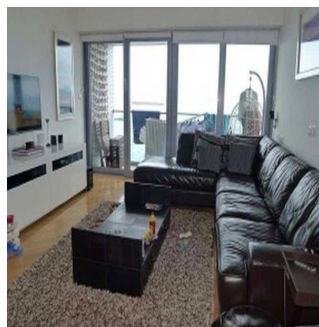

Popular Building • Well laid out three bedrooms • Balcony off living room with stunning seaview • Great facilities • 1 carparking space • Ideal for families

Dostupnyy Z: 26.07.2019

Poverkh: 4 Poverkhy: 4 Rik Pobudovy: 2017 Avtomobil?Ni Mistiya: 4 Rik Pobudovy: 2017 Typ: Ofis