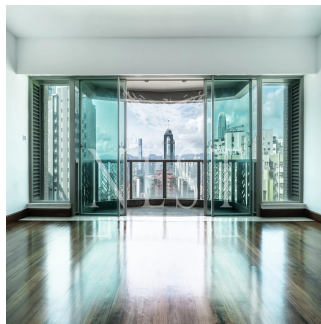

🏢 3 etazhi    📐 3 qm Ploshchad' 📍 3 mesta dlya zemel'nogo uchastka mashin

**Naomi Budden**  
Nest Property  
Sheung Wan, Hong Kong - Mestnoye Vremya

☎️ +852 3689 7523

FEATURES: Balcony, Helper's Room BUILDING FACILITIES: Swimming Pool, Gym, Children's Play Area / Playground, Pet Friendly