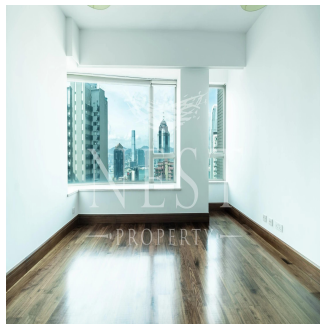

🏢 3 etazhi    📐 3 qm Ploshchad' 📍 3 mesta dlya zemel'nogo uchastka mashin

**Naomi Budden**  
Nest Property  
Sheung Wan, Hong Kong - Mestnoye Vremya

☎️ +852 3689 7523

FEATURES: Balcony, Helper's Room BUILDING FACILITIES: Swimming Pool, Gym, Children's Play Area / Playground, Pet Friendly