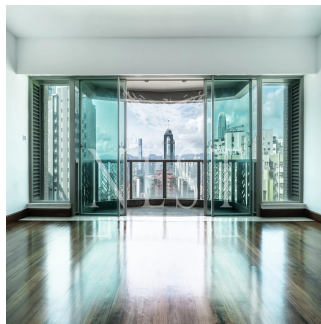

🏢 3 etazhi 📐 3 qm Ploshchad' 📍 3 mesta dlya zemel'nogo uchastka mashin

Naomi Budden
Nest Property
Sheung Wan, Hong Kong - Mestnoye Vremya

☎️ +852 3689 7523

FEATURES: Balcony, Helper's Room BUILDING FACILITIES: Swimming Pool, Gym, Children's Play Area / Playground, Pet Friendly