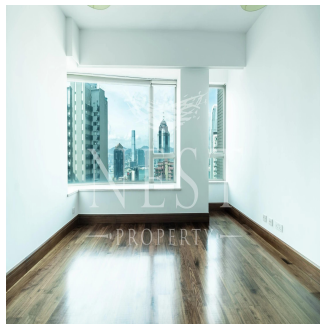

🏢 3 etazhi 📐 3 qm Ploshchad' 📍 3 mesta dlya zemel'nogo uchastka mashin

Naomi Budden
Nest Property
Sheung Wan, Hong Kong - Mestnoye Vremya

☎️ +852 3689 7523

FEATURES: Balcony, Helper's Room BUILDING FACILITIES: Swimming Pool, Gym, Children's Play Area / Playground, Pet Friendly