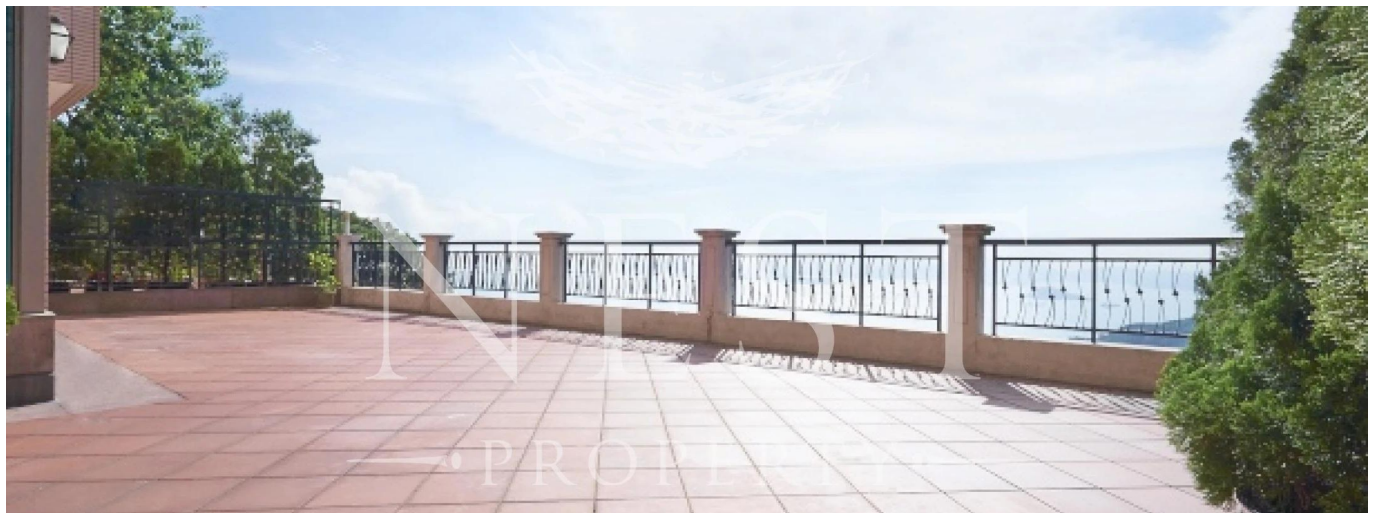

+852 3689 7523

FEATURES:

Duplex, Terrace, Balcony, Helper's Room, Car Park, Walk-In Closet

BUILDING FACILITIES:

Swimming Pool

Dostupna S: 22.07.2019

Pol: 4 Etazhi: 4 God Postroyki: 2017 Avtomobil'nyye Prostranstva: 4 God Postroyki: 2017 Tip: Ofis