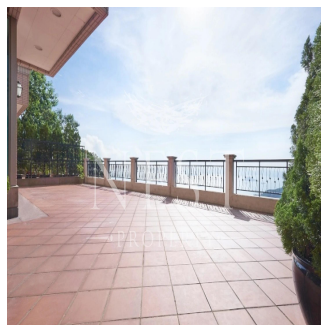

+852 3689 7523

FEATURES:

Duplex, Terrace, Balcony, Helper's Room, Car Park, Walk-In Closet

BUILDING FACILITIES:

Swimming Pool

Dostupna S: 22.07.2019

Pol: 4 Etazhi: 4 God Postroyki: 2017 Avtomobil'nyye Prostranstva: 4 God Postroyki: 2017 Tip: Ofis