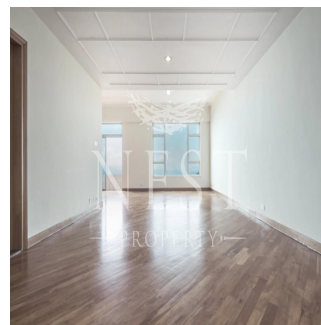

+852 3689 7523

FEATURES:

Duplex, Terrace, Balcony, Helper's Room, Car Park, Walk-In Closet

BUILDING FACILITIES:

Swimming Pool

Dostupna S: 22.07.2019

Pol: 4 Etazhi: 4 God Postroyki: 2017 Avtomobil'nyye Prostranstva: 4 God Postroyki: 2017 Tip: Ofis