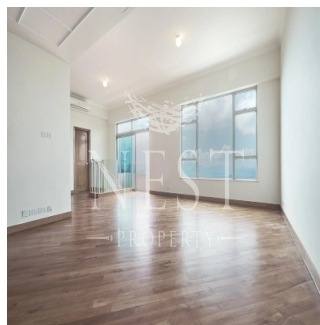

+852 3689 7523

FEATURES:

Duplex, Terrace, Balcony, Helper's Room, Car Park, Walk-In Closet

BUILDING FACILITIES:

Swimming Pool

Dostupna S: 22.07.2019

Pol: 4 Etazhi: 4 God Postroyki: 2017 Avtomobil'nyye Prostranstva: 4 God Postroyki: 2017 Tip: Ofis