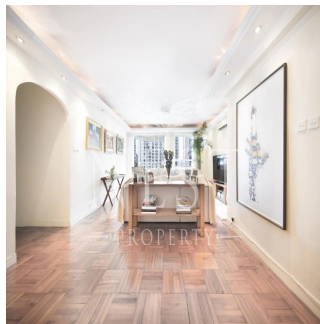

🏢 2 etazhi 📐 2 qm Ploshchad' 📐 2 mesta dlya zemel'nogo uchastka mashin

Naomi Budden
Nest Property
Sheung Wan, Hong Kong - Mestnoye Vremya

☎️ +852 3689 7523

FEATURES:

Balcony, Helper's Room, Car Park

BUILDING FACILITIES: