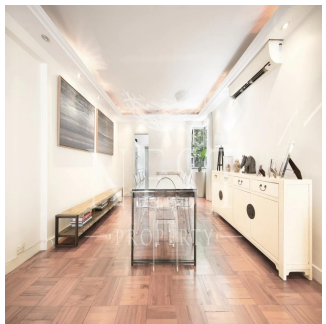

🏢 2 etazhi 📐 2 qm Ploshchad' 📐 2 mesta dlya zemel'nogo uchastka mashin

Naomi Budden
Nest Property
Sheung Wan, Hong Kong - Mestnoye Vremya

☎️ +852 3689 7523

FEATURES:

Balcony, Helper's Room, Car Park

BUILDING FACILITIES: