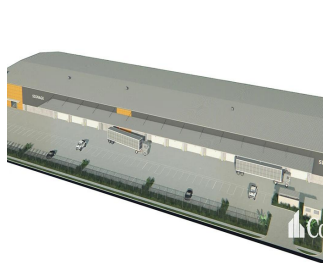

# Large Format Warehousing Facility

????? ??????, ???????, ???????, , , 4207,

- 8893 qm
- 0 komnaty
- 0 spal'ni
- 0 vannyye komnaty
- 0 etazhi
- 0 qm Ploshchad' 0 mesta dlya zemel'nogo uchastka mashin

**Paul Bates**

Corwells Commercial Property  
Yatala, Australia - Mestnoye Vremya

+61 423 699 966

- High clearance warehouse of 8,493sqm - Multiple electricity operated roller doors 6m high x 6m wide - 400sqm of two level corporate office - Dual 10m wide driveway crossovers - 12m deep full length all weather awning - Efficient construction providing sustainability and energy savings - Empire Estate is the largest industrial estate on the Gold Coast - Call Exclusive Agent to discuss requirements This unique opportunity is situated in the heart of the Yatala Enterprise Area. Ideally located between the two largest consumer markets of Brisbane and the Gold Coast with direct access from the M1 via Exit 38 and Exit 41 in both north and south directions.

Dostupna S: 17.07.2019

Pol: 4    Etazhi: 4    God Postroyki: 2017    Avtomobil'nyye Prostranstva: 4    God Postroyki: 2017    Tip: Ofis