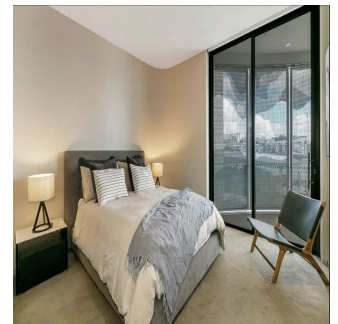

Pentkhaus

Furnished Luxury Waterfront Apartment

????? ??????, ???????, ???????, Barangaroo Avenue, 15, 2000,

YEZHEMESYACHNAYA ARENDA TSENA

\$ 8.80

qm

4 komnaty

2 spal'ni

2 vannyye komnaty

2 etazhi

2 qm Ploshchad' 2 mesta dlya zemel'nogo uchastka mashin

Kate Sommerville

Torch Property Management

Millers Point, Australia - Mestnoye Vremya

+61 403 051 115

Located in the crown jewel of the Barangaroo foreshore, Cloud redefines the concept of wharf side luxury with an exhilarating blend of natural splendour and breathtaking architecture. Take your front row seat to the Harbour action and enjoy life in Sydney's hottest new waterfront precinct. Key Points - - Architectural masterwork by PTW architect Andrew Andersons - Interiors by Smart Design Studio inspired by Danish design - Floor to ceiling glass frames the unobstructed harbour vista - Carefully selected, brand new, designer furniture throughout - Luxury custom designed high-end fixtures and finishes - Dream Miele kitchen, marble floors, bespoke walls and cabinetry - Fluid in/outdoor living, signature cloud like movable shutter system - Large bedrooms with water views, marble mosaic tiled bathrooms - One secure car space, 24 hour concierge, ducted air conditioning - The Streets' dining, shopping and health spas at the door - The edge of the CBD, walk to Circular Quay, Wynyard and The Rocks