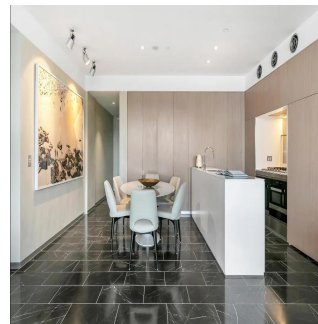

2 vannyye komnaty

2 etazhi

2 qm Ploshchad' 2 mesta dlya zemel'nogo uchastka mashin

Kate Sommerville

Torch Property Management

Millers Point, Australia - Mestnoye Vremya

+61 403 051 115

Located in the crown jewel of the Barangaroo foreshore, Cloud redefines the concept of wharf side luxury with an exhilarating blend of natural splendour and breathtaking architecture. Take your front row seat to the Harbour action and enjoy life in Sydney's hottest new waterfront precinct. Key Points - - Architectural masterwork by PTW architect Andrew Andersons - Interiors by Smart Design Studio inspired by Danish design - Floor to ceiling glass frames the unobstructed harbour vista - Carefully selected, brand new, designer furniture throughout - Luxury custom designed high-end fixtures and finishes - Dream Miele kitchen, marble floors, bespoke walls and cabinetry - Fluid in/outdoor living, signature cloud like movable shutter system - Large bedrooms with water views, marble mosaic tiled bathrooms - One secure car space, 24 hour concierge, ducted air conditioning - The Streets' dining, shopping and health spas at the door - The edge of the CBD, walk to Circular Quay, Wynyard and The Rocks