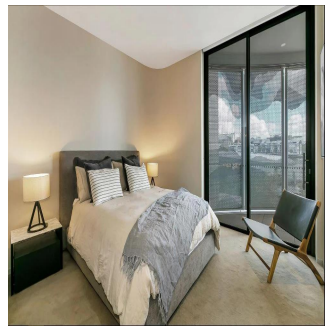

Pentkhaus

Furnished Luxury Waterfront Apartment

????? ??????, ???????, ???????, Barangaroo Avenue, 15, 2000,

YEZHEMESYACHNAYA ARENDA TSENA

USD 8.80

- qm
- 4 komnaty
- 2 spal'ni
- 2 vannyye komnaty
- 2 etazhi
- 2 qm Ploshchad'
- 2 mesta dlya zemel'nogo uchastka mashin

Kate Sommerville
Torch Property Management
Millers Point, Australia - Mestnoye Vremya

+61 403 051 115

Located in the crown jewel of the Barangaroo foreshore, Cloud redefines the concept of wharf side luxury with an exhilarating blend of natural splendour and breathtaking architecture. Take your front row seat to the Harbour action and enjoy life in Sydney's hottest new waterfront precinct. Key Points - - Architectural masterwork by PTW architect Andrew Andersons - Interiors by Smart Design Studio inspired by Danish design - Floor to ceiling glass frames the unobstructed harbour vista - Carefully selected, brand new, designer furniture throughout - Luxury custom designed high-end fixtures and finishes - Dream Miele kitchen, marble floors, bespoke walls and cabinetry - Fluid in/outdoor living, signature cloud like movable shutter system - Large bedrooms with water views, marble mosaic tiled bathrooms - One secure car space, 24 hour concierge, ducted air conditioning - The Streets' dining, shopping and health spas at the door - The edge of the CBD, walk to Circular Quay, Wynyard and The Rocks