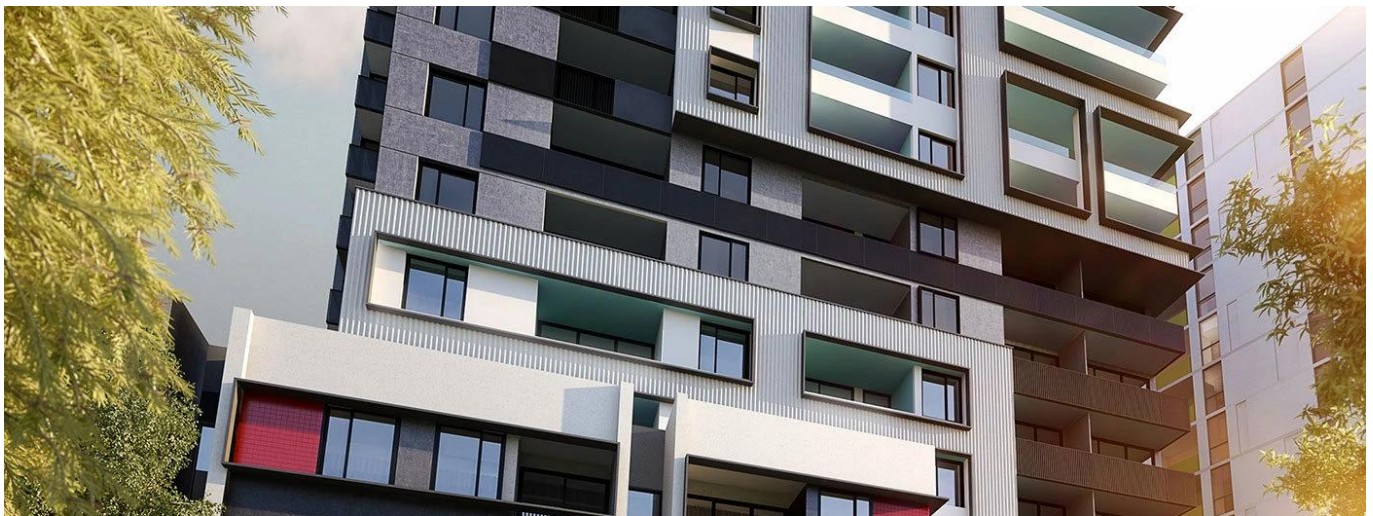

0 qm Ploshchad' 0 mesta dlya zemel'nogo uchastka mashin

Adrian Chen

Jalin Realty Australia

Melbourne, Australia - Mestnoye Vremya

+61 414 174 765

Flourish is the latest addition to Parkside, an established and growing community in the inner-city suburb of Parkville. Parkside, in the established suburb of Parkville, is the result of a well-established collaboration between industry professionals Frasers Property Australia and Citta Property Group. The leafy environment, encompassing more than 20 acres, affords residents the gym and pool facility of The Park Club, as well as an outdoor recreation hub, ideal for both physical activity and well-earned relaxation. The green space includes tranquil Parkville Gardens and the neighbouring wetlands, as well as the Village Oval, which caters to a variety of sporting enthusiasts. A short walk through a landscaped corridor also puts Royal Park, 4km from Melbourne's CBD, within reach. Whilst complementing adjacent buildings, Flourish differentiates itself through variation in scale and design. Lower level 'townhouse' style apartments bring residential character and scale to the street edge with a subtle play of proportion and colour. An extensively landscaped podium sits at the base of the tower above, which is elegantly set back with sophisticated façade elements that articulate light, shadow, texture and depth. The composition of white textured cubes frame the dwellings and spaces within, creating a foreground that contrasts with the silhouette of the tower behind. The building has been designed to maximise views of the surrounding parkland areas, and the façade is set cohesively behind the tree-lined street. Generously proportioned with a broad front entry porch and wide steps, the contemporary lobby is a welcoming space that typifies the modern interiors found throughout Flourish's one and two bedroom apartments. Reflecting the architectural materiality of bold concrete forms and framed openings, the contrasting black steel details and key furniture pieces link the interiors and architectural language in a cohesive manner. Each apartment is provided with a video intercom system for secure access to the building. Residents also have the option of a downloadable app which connects their mobile device to the buildings access and intercom system which can be accessed remotely. Secure bicycle facilities are also included for residents.