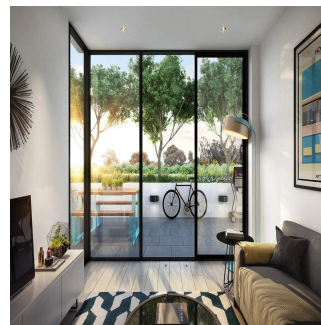

0 qm Ploshchad' 0 mesta dlya zemel'nogo uchastka mashin

Adrian Chen

Jalin Realty Australia

Melbourne, Australia - Mestnoye Vremya

+61 414 174 765

Flourish is the latest addition to Parkside, an established and growing community in the inner-city suburb of Parkville. Parkside, in the established suburb of Parkville, is the result of a well-established collaboration between industry professionals Frasers Property Australia and Citta Property Group. The leafy environment, encompassing more than 20 acres, affords residents the gym and pool facility of The Park Club, as well as an outdoor recreation hub, ideal for both physical activity and well-earned relaxation. The green space includes tranquil Parkville Gardens and the neighbouring wetlands, as well as the Village Oval, which caters to a variety of sporting enthusiasts. A short walk through a landscaped corridor also puts Royal Park, 4km from Melbourne's CBD, within reach. Whilst complementing adjacent buildings, Flourish differentiates itself through variation in scale and design. Lower level 'townhouse' style apartments bring residential character and scale to the street edge with a subtle play of proportion and colour. An extensively landscaped podium sits at the base of the tower above, which is elegantly set back with sophisticated façade elements that articulate light, shadow, texture and depth. The composition of white textured cubes frame the dwellings and spaces within, creating a foreground that contrasts with the silhouette of the tower behind. The building has been designed to maximise views of the surrounding parkland areas, and the façade is set cohesively behind the tree-lined street. Generously proportioned with a broad front entry porch and wide steps, the contemporary lobby is a welcoming space that typifies the modern interiors found throughout Flourish's one and two bedroom apartments. Reflecting the architectural materiality of bold concrete forms and framed openings, the contrasting black steel details and key furniture pieces link the interiors and architectural language in a cohesive manner. Each apartment is provided with a video intercom system for secure access to the building. Residents also have the option of a downloadable app which connects their mobile device to the buildings access and intercom system which can be accessed remotely. Secure bicycle facilities are also included for residents.