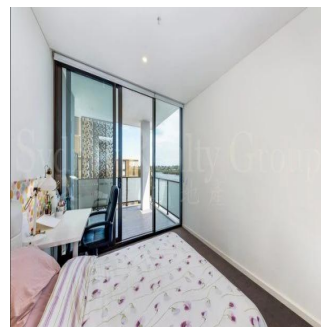

Babakayode Alex Lateef-Ibrahim

Ramos Of Lagos Realty
Lekki, Nigeria - Mestnoye Vremya

234 8133355522

This brand new luxury waterside "PAYCE developed" apartment, situated at the heart of prime Wentworth Point area with overlooking the water view of Parramatta river, now introduce a well-designed spacious 2 bedroom apartment to the market. The stylish modern home with its perfect position has everything you need at your convenience. PROPERTY FEATURES: North facing optimizes the most sun light throughout the day. Spacious 2 bedroom apartment with amazing water view looking out from the balcony. Large open plan living area High standard kitchen appliances with good quality Built-in wardrobes in both bedrooms. Touch screen video intercom Secured underground car park Strata levy \$1,167 p.q approx. Council rate \$251 p.q approx. Water rate \$172 p.q approx