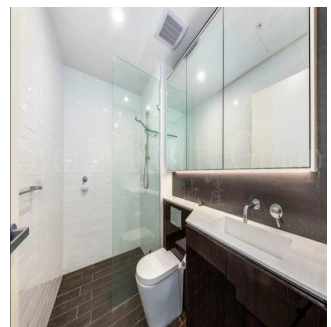

Babakayode Alex Lateef-Ibrahim

Ramos Of Lagos Realty
Lekki, Nigeria - Mestnoye Vremya

234 8133355522

This brand new luxury waterside "PAYCE developed" apartment, situated at the heart of prime Wentworth Point area with overlooking the water view of Parramatta river, now introduce a well-designed spacious 2 bedroom apartment to the market. The stylish modern home with its perfect position has everything you need at your convenience. PROPERTY FEATURES: North facing optimizes the most sun light throughout the day. Spacious 2 bedroom apartment with amazing water view looking out from the balcony. Large open plan living area High standard kitchen appliances with good quality Built-in wardrobes in both bedrooms. Touch screen video intercom Secured underground car park Strata levy \$1,167 p.q approx. Council rate \$251 p.q approx. Water rate \$172 p.q approx