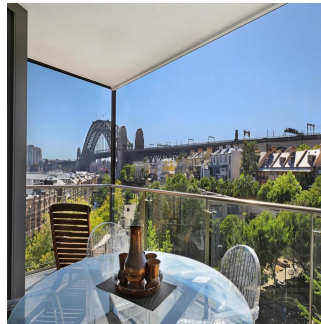

**Peacemaker Afolabi**  
 Brass And Castles  
 Lagos, Nigeria - Mestnoye Vremya

234 908 290 0193

Now on offer is this incredible two bedroom residence in the exclusive 'Parbury' building - boasting spectacular city and Harbour Bridge views from its prized North Eastern position, this is the ultimate in harbourside living. Enjoy contemporary luxury while being immersed in the history rich precincts of Millers Point & Walsh Bay. Featuring: - North Eastern aspect with breathtaking Harbour Bridge views - Large private balcony with access from living area & bedrooms - Generous bedrooms with built-in robes, master with ensuite - Modern kitchen with stone benchtops & Miele appliances - Featuring ducted air conditioning throughout & quality finishes - Ample storage, secure car space & a separate storage cage - Convenient location near The Rocks, Barangaroo, & Circular Quay - Boutique 33 unit development, access to resort style pool & gym facilities A truly unique opportunity not to be missed. For more information and inspection times, contact Bryn Fowler on 0423 663 663 or bryn@sydneycoveproperty.com All information contained herein is gathered from sources we deem to be reliable however, we cannot guarantee its accuracy and interested persons should rely on their own enquiries.