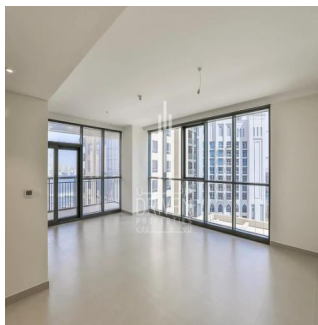

🚿 2 vannyye komnaty

🏢 2 etazhi

📏 2 qft Ploshchad' 📍 2 mesta dlya zemel'nogo uchastka mashin

Chris Pearson

Re/Max Address - Berea

Berea, South Africa - Mestnoye Vremya

27 31 313 1310

1 bedroom apartment located in Dubai Creek Residence, South Tower 1, Dubai Creek Harbour. Ready to move in. Spacious, bright and elegant interiors.