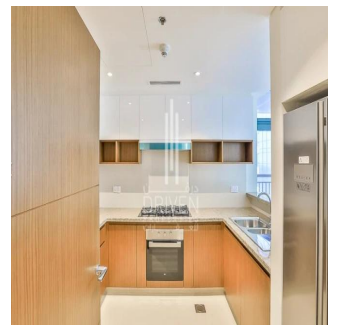

🚿 2 vannyye komnaty

🏢 2 etazhi

📐 2 qft Ploshchad' 📍 2 mesta dlya zemel'nogo uchastka mashin

Chris Pearson

Re/Max Address - Berea

Berea, South Africa - Mestnoye Vremya

27 31 313 1310

1 bedroom apartment located in Dubai Creek Residence, South Tower 1, Dubai Creek Harbour. Ready to move in. Spacious, bright and elegant interiors.