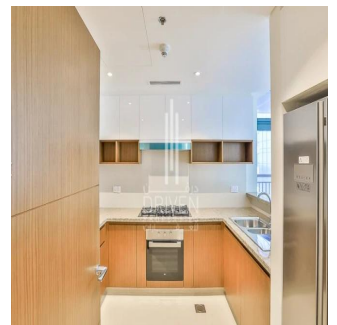

🚿 2 vannyye komnaty

🏢 2 etazhi

📏 2 qft Ploshchad' 📍 2 mesta dlya zemel'nogo uchastka mashin

Chris Pearson

Re/Max Address - Berea

Berea, South Africa - Mestnoye Vremya

27 31 313 1310

1 bedroom apartment located in Dubai Creek Residence, South Tower 1, Dubai Creek Harbour. Ready to move in. Spacious, bright and elegant interiors.