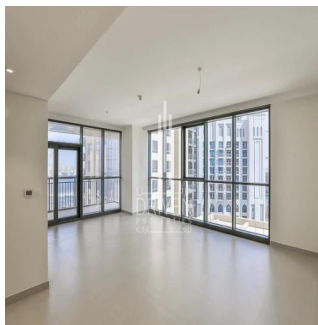

🚿 2 vannyye komnaty

🏢 2 etazhi

📐 2 qft Ploshchad' 📍 2 mesta dlya zemel'nogo uchastka mashin

Chris Pearson

Re/Max Address - Berea

Berea, South Africa - Mestnoye Vremya

27 31 313 1310

1 bedroom apartment located in Dubai Creek Residence, South Tower 1, Dubai Creek Harbour. Ready to move in. Spacious, bright and elegant interiors.