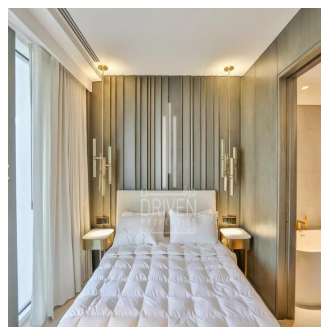

Dostupna S: 01.01.1970

Pol: 4

Etazhi: 4

God Postroyki: 2017 Avtomobil'nyye Prostranstva: 4

God Postroyki: 2017

Tip: Ofis