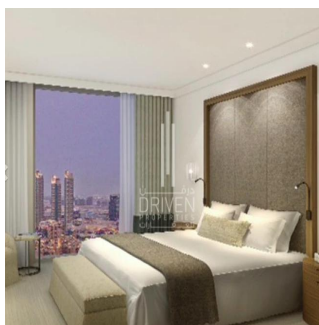

3 vannyye komnaty

3 etazhi

3 qft Ploshchad' 3 mesta dlya zemel'nogo uchastka mashin

Chris Pearson

Re/Max Address - Berea

Berea, South Africa - Mestnoye Vremya

27 31 313 1310

- Luxury serviced Apartment - High Floor - Unit Type: Corner Middle - View: Burj Khalifa and Boulevard - Kitchen: Semi Open & Fully Fitted

Dostupna S: 01.01.1970

Pol: 4

Etazhi: 4

God Postroyki: 2017 Avtomobil'nyye Prostranstva: 4

God Postroyki: 2017

Tip: Ofis

Luxury serviced apartment development by the Vida Hotels & Resorts.

Udobstva