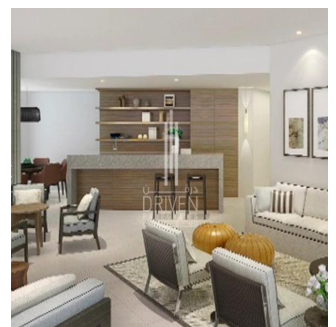

Pentkhaus

2 Bedroom Study Vida Residences Downtown Burj View

'''

PRODAZHNAYA TSENA

USD 3100000.00

1378 qft

0 komnaty

2 spal'ni

3 vannyye komnaty

3 etazhi

3 qft Ploshchad' 3 mesta dlya zemel'nogo uchastka mashin

Chris Pearson

Re/Max Address - Berea

Berea, South Africa - Mestnoye Vremya

27 31 313 1310

- Luxury serviced Apartment - High Floor - Unit Type: Corner Middle - View: Burj Khalifa and Boulevard - Kitchen: Semi Open & Fully Fitted