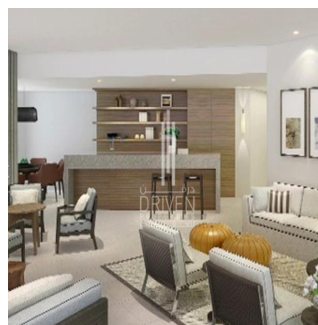

3 vannyye komnaty

3 etazhi

3 qft Ploshchad' 3 mesta dlya zemel'nogo uchastka mashin

Chris Pearson

Re/Max Address - Berea

Berea, South Africa - Mestnoye Vremya

27 31 313 1310

- Luxury serviced Apartment - High Floor - Unit Type: Corner Middle - View: Burj Khalifa and Boulevard - Kitchen: Semi Open & Fully Fitted