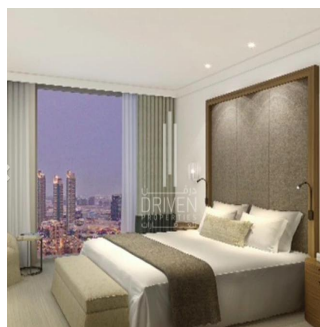

3 vannyye komnaty

3 etazhi

3 qft Ploshchad' 3 mesta dlya zemel'nogo uchastka mashin

Chris Pearson

Re/Max Address - Berea

Berea, South Africa - Mestnoye Vremya

27 31 313 1310

- Luxury serviced Apartment - High Floor - Unit Type: Corner Middle - View: Burj Khalifa and Boulevard - Kitchen: Semi Open & Fully Fitted

Dostupna S: 01.01.1970

Pol: 4

Etazhi: 4

God Postroyki: 2017 Avtomobil'nyye Prostranstva: 4

God Postroyki: 2017

Tip: Ofis

Luxury serviced apartment development by the Vida Hotels & Resorts.

Udobstva