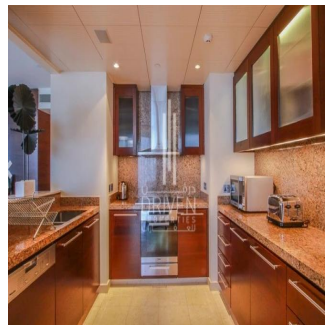

3 etazhi 3 qft Ploshchad' 3 mesta dlya zemel'nogo uchastka mashin

Chris Pearson
 Re/Max Address - Berea
 Berea, South Africa - Mestnoye Vremya

27 31 313 1310

Apartment for Sale in Burj Khalifa Downtown Dubai. Driven Properties are pleased to offer for sale this impressive 2 Bedroom apartment in Burj Khalifa Tower, Downtown Burj Dubai. Rented: 280,000 AED until March 15, 2018 (Available for viewing) Mid Floor unit in Burj Khalifa Huge windows w/ Sea and DIFC Views Bright & Spacious Layout Well equipped kitchen