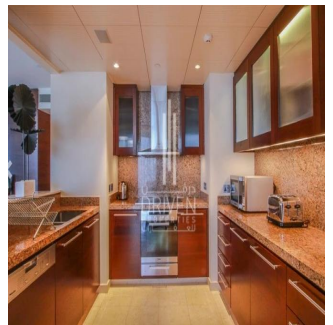

🏢 3 etazhi 📏 3 qft Ploshchad' 🚗 3 mesta dlya zemel'nogo uchastka mashin

Chris Pearson
 Re/Max Address - Berea
 Berea, South Africa - Mestnoye Vremya

☎️ 27 31 313 1310

Apartment for Sale in Burj Khalifa Downtown Dubai. Driven Properties are pleased to offer for sale this impressive 2 Bedroom apartment in Burj Khalifa Tower, Downtown Burj Dubai. Rented: 280,000 AED until March 15, 2018 (Available for viewing) Mid Floor unit in Burj Khalifa Huge windows w/ Sea and DIFC Views Bright & Spacious Layout Well equipped kitchen