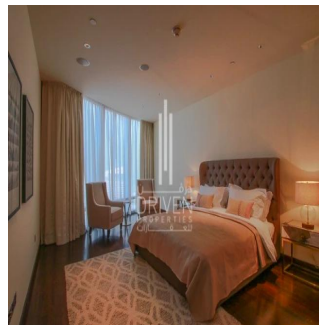

3 etazhi 3 qft Ploshchad' 3 mesta dlya zemel'nogo uchastka mashin

Chris Pearson
 Re/Max Address - Berea
 Berea, South Africa - Mestnoye Vremya

27 31 313 1310

Apartment for Sale in Burj Khalifa Downtown Dubai. Driven Properties are pleased to offer for sale this impressive 2 Bedroom apartment in Burj Khalifa Tower, Downtown Burj Dubai. Rented: 280,000 AED until March 15, 2018 (Available for viewing) Mid Floor unit in Burj Khalifa Huge windows w/ Sea and DIFC Views Bright & Spacious Layout Well equipped kitchen