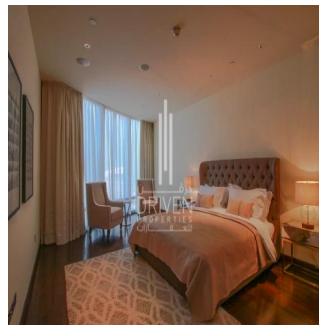

🏢 3 etazhi 📏 3 qft Ploshchad' 🚗 3 mesta dlya zemel'nogo uchastka mashin

Chris Pearson
 Re/Max Address - Berea
 Berea, South Africa - Mestnoye Vremya

☎️ 27 31 313 1310

Apartment for Sale in Burj Khalifa Downtown Dubai. Driven Properties are pleased to offer for sale this impressive 2 Bedroom apartment in Burj Khalifa Tower, Downtown Burj Dubai. Rented: 280,000 AED until March 15, 2018 (Available for viewing) Mid Floor unit in Burj Khalifa Huge windows w/ Sea and DIFC Views Bright & Spacious Layout Well equipped kitchen