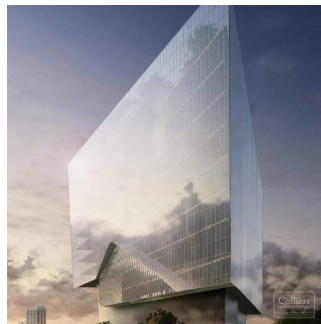

Pentkhaus

The Edge Office Building For Lease

Rivonia Rd, 70, 2196,

YEZHEMESYACHNAYA ARENDA TSENA

\$ 398953.00

PRODAZHNAYA TSENA

\$ 0.00

21248 qm

0 komnaty

0 spal'ni

0 vannyye komnaty

0 etazhi

0 qm Ploshchad' zemel'nogo uchastka mashin

Leon Schutz
 Real Estate Services Garden Route
 Oubaii Golf Estate, South Africa - Mestnoye Vremya

27 792130099

P-Grade 4 Star Green Rating office space available soon within the prime Sandton location. For more information on this property or properties in the area, contact one of our consultants. Features -Close to all amenities -4 Star Green Rating