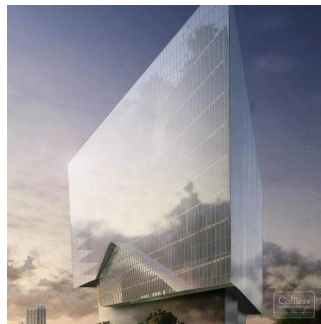

Pentkhaus

The Edge Office Building For Lease

Rivonia Rd, 70, 2196,

YEZHEMESYACHNAYA ARENDA TSENA

USD 398953.00

PRODAZHNAYA TSENA

USD 0.00

21248 qm

P-Grade 4 Star Green Rating office space available soon within the prime Sandton location. For more information on this property or properties in the area, contact one of our consultants. Features -Close to all amenities -4 Star Green Rating