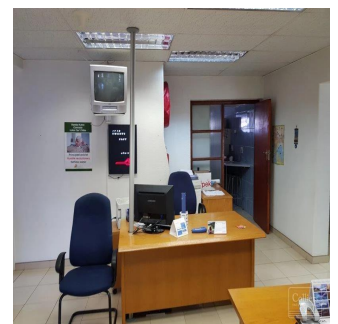

☎ 27 792130099

Newly revamped office located in a prime position in Parkhurst, with high visibility & Signage on Jan Smuts

Dostupna S: 05.07.2019

Pol: 4

Etazhi: 4

God Postroyki: 2017 Avtomobil'nyye Prostranstva: 4