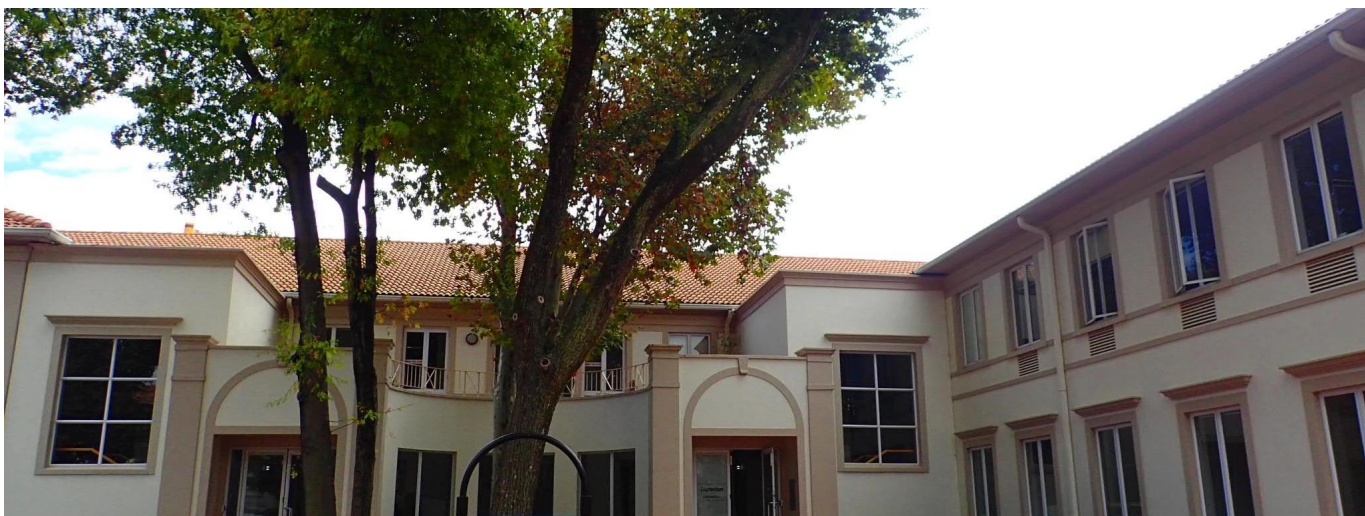

Pentkhaus

Prime Office Building For Lease In Hunts End Office Park

???????, ?????????, ?????????, , , 2196,

🏠 500 qm

🏠 0 komnaty

🛏 0 spal'ni

🚿 0 vannyye komnaty

🏠 0 etazhi

📏 0 qm Ploshchad' 📍 0 mesta dlya zemel'nogo uchastka mashin

Leon Schutz

Real Estate Services Garden Route
Oubai Golf Estate, South Africa - Mestnoye Vremya

☎ 27 792130099

FOR LEASE Prime Office Building situated in Hunts End Office Park in Wierda Valley, within close proximity to Sandton City, Sandton Gautrain and other amenities

Dostupna S: 05.07.2019

Pol: 4

Etazhi: 4

God Postroyki: 2017 Avtomobil'nyye Prostranstva: 4

God Postroyki: 2017

Tip: Ofis