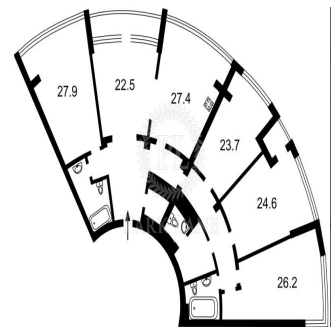

Pentkhaus

Sale Apartment 6-Room Konovalcia Evhena (Shchorsa) St. 26? Kyiv

????? ??????, ???????, ???????, Yevhena Konovaltsia St, 26A, 02000,

PRODAZHNAJA TSENA
USD 536000.00

- 206 qm
- 6 komnaty
- 3 spal'ni
- 2 vannyye komnaty
- 2 etazhi
- 2 qm Ploshchad'
- 2 mesta dlya zemel'nogo uchastka mashin

Ephraim Zaslansky
Firtz Realty
Johannesburg, South Africa - Mestnoye Vremya

27 11 731 0300

Apartments are located in the center of Pechersk district in the club building "Skyline" with its closed territory, service, presentable lobby, Orona high-speed elevators, video surveillance, panoramic glazing - Schuco (thermal and sound isolation), automated dispatch service (anti-flood control). Wi-Fi in public areas, exclusive furnish on each floor, H = 3m.

Dostupna S: 01.01.1970

Pol: 4   Etazhi: 4   God Postroyki: 2017   Avtomobil'nyye Prostranstva: 4   God Postroyki: 2017   Tip: Ofis