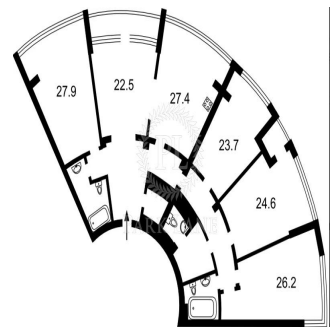

Pentkhaus

Sale Apartment 6-Room Konovalcia Evhena (Shchorsa) St. 26? Kyiv

????? ??????, ???????, ???????, Yevhena Konovaltsia St, 26A, 02000,

PRODAZHNAJA TSENA

$ 536000.00

- 206 qm
- 6 komnaty
- 3 spal'ni
- 2 vannyye komnaty
- 2 etazhi
- 2 qm Ploshchad'
- 2 mesta dlya zemel'nogo uchastka mashin

Ephraim Zaslansky
Firzt Realty
Johannesburg, South Africa - Mestnoye Vremya

27 11 731 0300

Apartments are located in the center of Pechersk district in the club building "Skyline" with its closed territory, service, presentable lobby, Orona high-speed elevators, video surveillance, panoramic glazing - Schuco (thermal and sound isolation), automated dispatch service (anti-flood control). Wi-Fi in public areas, exclusive furnish on each floor, H = 3m.

Dostupna S: 01.01.1970

Pol: 4   Etazhi: 4   God Postroyki: 2017   Avtomobil'nyye Prostranstva: 4   God Postroyki: 2017   Tip: Ofis