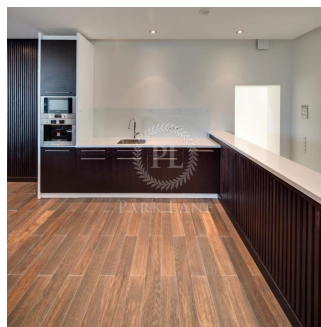

Pentkhaus

Sale Apartment 6-Room Konovalcia Evhena (Shchorsa) St. 26? Kyiv

????? ??????, ???????, ???????, Yevhena Konovaltsia St, 26A, 02000,

PRODAZHNAJA TSENA

$ 536000.00

- 206 qm
- 6 komnaty
- 3 spal'ni
- 2 vannyye komnaty
- 2 etazhi
- 2 qm Ploshchad'
- 2 mesta dlya zemel'nogo uchastka mashin

Ephraim Zaslansky
Firzt Realty
Johannesburg, South Africa - Mestnoye Vremya

27 11 731 0300

Apartments are located in the center of Pechersk district in the club building "Skyline" with its closed territory, service, presentable lobby, Orona high-speed elevators, video surveillance, panoramic glazing - Schuco (thermal and sound isolation), automated dispatch service (anti-flood control). Wi-Fi in public areas, exclusive furnish on each floor, H = 3m.

Dostupna S: 01.01.1970

Pol: 4   Etazhi: 4   God Postroyki: 2017   Avtomobil'nyye Prostranstva: 4   God Postroyki: 2017   Tip: Ofis