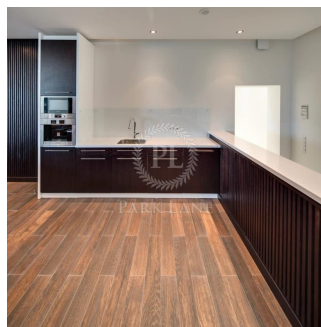

Pentkhaus

Sale Apartment 6-Room Konovalcia Evhena (Shchorsa) St. 26? Kyiv

????? ??????, ???????, ???????, Yevhena Konovaltsia St, 26A, 02000,

PRODAZHNAJA TSENA
USD 536000.00

- 206 qm
- 6 komnaty
- 3 spal'ni
- 2 vannyye komnaty
- 2 etazhi
- 2 qm Ploshchad'
- 2 mesta dlya zemel'nogo uchastka mashin

Ephraim Zaslansky
Firtz Realty
Johannesburg, South Africa - Mestnoye Vremya

27 11 731 0300

Apartments are located in the center of Pechersk district in the club building "Skyline" with its closed territory, service, presentable lobby, Orona high-speed elevators, video surveillance, panoramic glazing - Schuco (thermal and sound isolation), automated dispatch service (anti-flood control). Wi-Fi in public areas, exclusive furnish on each floor, H = 3m.

Dostupna S: 01.01.1970

Pol: 4   Etazhi: 4   God Postroyki: 2017   Avtomobil'nyye Prostranstva: 4   God Postroyki: 2017   Tip: Ofis