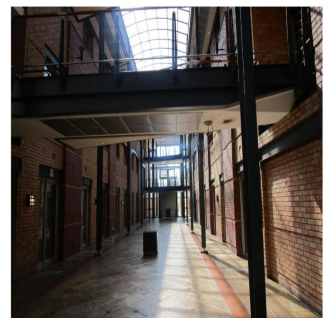

0 etazhi 0 qm Ploshchad' 0 mesta dlya zemel'nogo uchastka mashin

Keri Hart

Univest Property Group

Sandton, South Africa - Mestnoye Vremya

27 83 844 3150

COMMERCIAL PROPERTY TO LET IN ILLOVO 10 Fricker Road offers A Grade office space located on the prestigious Illovo Boulevard. It's impressive stature and superb location makes this the ideal choice for a corporate tenant. The building features a double basement parking garage, open parking with 24 hour security and access control. The property offers a generator and access to fibre.