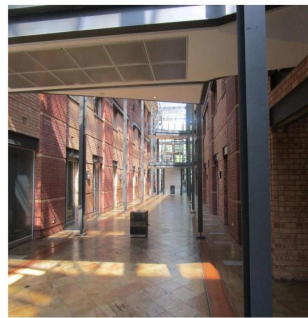

0 etazhi 0 qm Ploshchad' 0 mesta dlya zemel'nogo uchastka mashin

Keri Hart

Univest Property Group

Sandton, South Africa - Mestnoye Vremya

27 83 844 3150

COMMERCIAL PROPERTY TO LET IN ILLOVO 10 Fricker Road offers A Grade office space located on the prestigious Illovo Boulevard. It's impressive stature and superb location makes this the ideal choice for a corporate tenant. The building features a double basement parking garage, open parking with 24 hour security and access control. The property offers a generator and access to fibre.

Dostupna S: 19.06.2019

Pol: 4 Etazhi: 4 God Postroyki: 2017 Avtomobil'nyye Prostranstva: 4 God Postroyki: 2017 Tip: Ofis

Office Space In Rosebank: When searching for an office in Johannesburg, Rosebank is definitely an area to consider. Situated in the Northern Suburbs of Johannesburg, surrounded by Parktown North and Melrose, Rosebank is central and caters perfectly for all commercial needs. Office space is continuously sought-after in this area due to its convenient location, atmosphere and glamorous buzz.