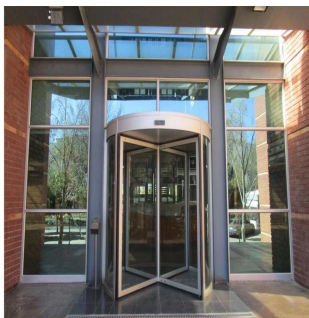

0 etazhi 0 qm Ploshchad' 0 mesta dlya zemel'nogo uchastka mashin

Keri Hart

Univest Property Group

Sandton, South Africa - Mestnoye Vremya

27 83 844 3150

COMMERCIAL PROPERTY TO LET IN ILLOVO 10 Fricker Road offers A Grade office space located on the prestigious Illovo Boulevard. It's impressive stature and superb location makes this the ideal choice for a corporate tenant. The building features a double basement parking garage, open parking with 24 hour security and access control. The property offers a generator and access to fibre.

Dostupna S: 19.06.2019

Pol: 4 Etazhi: 4 God Postroyki: 2017 Avtomobil'nyye Prostranstva: 4 God Postroyki: 2017 Tip: Ofis

Office Space In Rosebank: When searching for an office in Johannesburg, Rosebank is definitely an area to consider. Situated in the Northern Suburbs of Johannesburg, surrounded by Parktown North and Melrose, Rosebank is central and caters perfectly for all commercial needs. Office space is continuously sought-after in this area due to its convenient location, atmosphere and glamorous buzz.