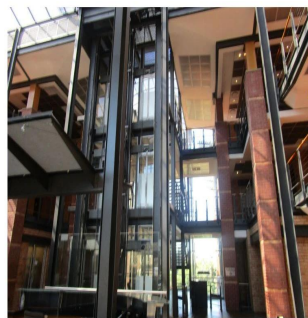

0 etazhi 0 qm Ploshchad' 0 mesta dlya zemel'nogo uchastka mashin

Keri Hart

Univest Property Group

Sandton, South Africa - Mestnoye Vremya

27 83 844 3150

COMMERCIAL PROPERTY TO LET IN ILLOVO 10 Fricker Road offers A Grade office space located on the prestigious Illovo Boulevard. It's impressive stature and superb location makes this the ideal choice for a corporate tenant. The building features a double basement parking garage, open parking with 24 hour security and access control. The property offers a generator and access to fibre.