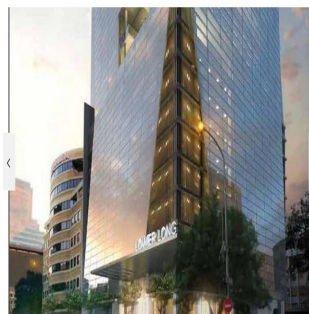

Pentkhaus

Premium Office Space To Let In Cape Town City

'''

YEZHEMESYACHNAYA ARENDA TSENA

\$ 250652.00

PRODAZHNAYA TSENA

\$ 0.00

🏠 14000 qm 🏠 0 komnaty 🛏️ 0 spal'ni 🚿 0 vannyye komnaty

🏗️ 0 etazhi 📐 0 qm Ploshchad' 📍 0 mesta dlya zemel'nogo uchastka mashin

Keri Hart

Univest Property Group

Sandton, South Africa - Mestnoye Vremya

📞 27 83 844 3150

COMMERCIAL PROPERTY TO RENT 35 LOWER LONG Premium Office Space to rent at 35 Lower Long. Brand new commercial development, estimated to be completed 2020. (\$18 per m²) Long Street is one of the oldest streets in Cape Town, stretching from the harbour through to Tamboerskloof. The numerous Victorian buildings mixed together with the new contemporary architecture gives Long Street a truly unique flavour. 35 Lower Long is perfectly positioned in the financial and legal hub of the Foreshore within the CBD. The building offers 14 floors of office space above 9 levels of parking.

Dostupna S: 19.06.2019

Pol: 4 Etazhi: 4 God Postroyki: 2017 Avtomobil'nyye Prostranstva: 4 God Postroyki: 2017 Tip: Ofis

Office Space to Rent Cape Town CBD Browse the widest assortment of Commercial Property to Rent in Cape Town. Ash Brook Commercial Properties is ready to show you your ideal office space to rent in Cape Town CBD. Ash Brook Commercial Properties has office space to rent for your business. Give us a call, let us find your next office space in Cape Town.