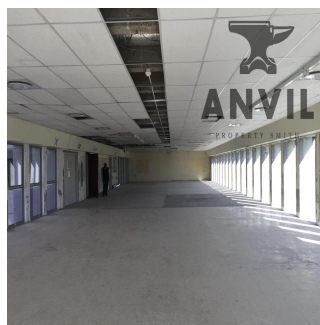

27 72 781 1878

The Thomas Pattullo building located in Jan Smuts Street in the Foreshore has office space available To Let. This A grade building offers easy access to the N1 and N2 highways and in walking distance of the Cape town train station and Myciti bus route, This stylish building is the perfect home for professional corporates looking for a modern and secure office space. There are ample parking bays available in the building.