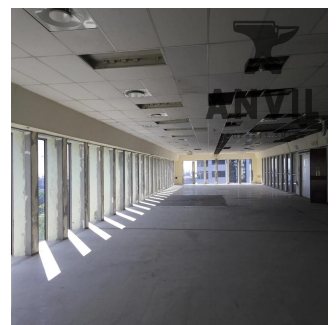

27 72 781 1878

The Thomas Pattullo building located in Jan Smuts Street in the Foreshore has office space available To Let. This A grade building offers easy access to the N1 and N2 highways and in walking distance of the Cape town train station and Myciti bus route, This stylish building is the perfect home for professional corporates looking for a modern and secure office space. There are ample parking bays available in the building.