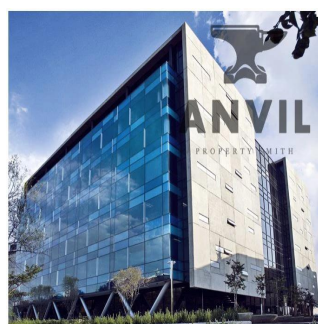

4 SVC is built in a modern contemporary style, with a minimum of unnecessary adornment; the entire complex effortlessly commands a sense of style. 6 story office block above a four level basement parkade. Premises can be subdivided into 4 pockets of approximately 600m².

Dostupna S: 13.06.2019

Pol: 4

Etazhi: 4

God Postroyki: 2017 Avtomobil'nyye Prostranstva: 4

God Postroyki: 2017

Tip: Ofis