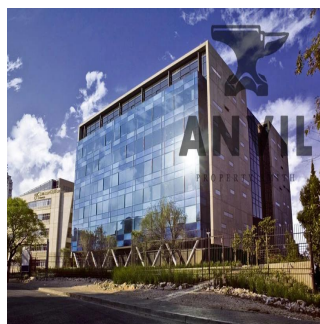

4 SVC is built in a modern contemporary style, with a minimum of unnecessary adornment; the entire complex effortlessly commands a sense of style. 6 story office block above a four level basement parkade. Premises can be subdivided into 4 pockets of approximately 600m².

Dostupna S: 13.06.2019

Pol: 4

Etazhi: 4

God Postroyki: 2017 Avtomobil'nyye Prostranstva: 4

God Postroyki: 2017

Tip: Ofis