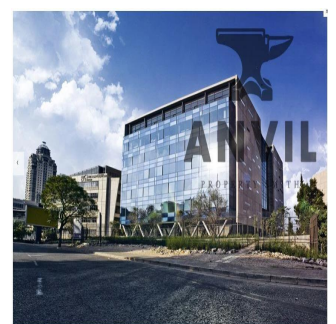

27 72 781 1878

4 SVC is built in a modern contemporary style, with a minimum of unnecessary adornment; the entire complex effortlessly commands a sense of style. 6 story office block above a four level basement parkade. Premises can be subdivided into 4 pockets of approximately 600m².