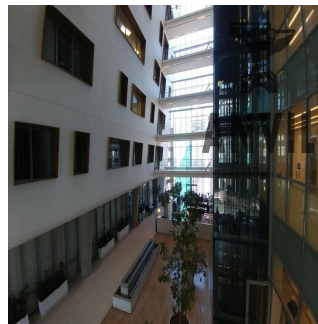

1 Protea Place is a new commercial office building situated in the heart of Sandton CBD. This first class office building is suitably located near the Gautrain & BRT Stations as well as Benmore Gardens Shopping Centre. First floor office space in an ideal location in the heart of Sandton. Just around the corner from 24 Central, and the "Banking Node" of Sandton.