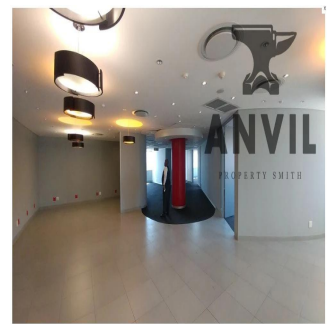

1 Protea Place is a new commercial office building situated in the heart of Sandton CBD. This first class office building is suitably located near the Gautrain & BRT Stations as well as Benmore Gardens Shopping Centre. First floor office space in an ideal location in the heart of Sandton. Just around the corner from 24 Central, and the "Banking Node" of Sandton.