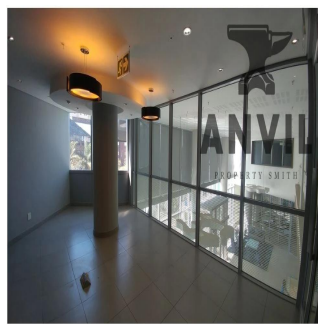

1 Protea Place is a new commercial office building situated in the heart of Sandton CBD. This first class office building is suitably located near the Gautrain & BRT Stations as well as Benmore Gardens Shopping Centre. First floor office space in an ideal location in the heart of Sandton. Just around the corner from 24 Central, and the "Banking Node" of Sandton.