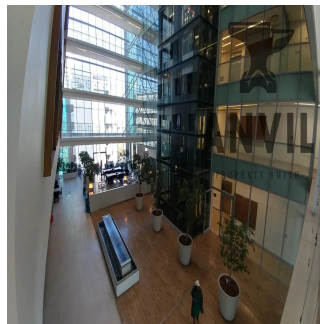

1 Protea Place is a new commercial office building situated in the heart of Sandton CBD. This first class office building is suitably located near the Gautrain & BRT Stations as well as Benmore Gardens Shopping Centre. First floor office space in an ideal location in the heart of Sandton. Just around the corner from 24 Central, and the "Banking Node" of Sandton.