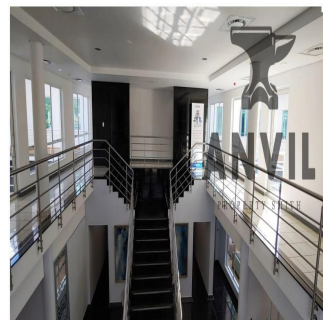

0 etazhi    0 qm Ploshchad'    0 mesta dlya zemel'nogo uchastka mashin

**Jessica Oosthuizen**  
Space Online Group  
Johannesburg, South Africa - Mestnoye Vremya

27 72 781 1878

Marion Street Office Park, is an A grade commercial park situated in the heart of Sandton. Marion Street Office Park has four stand alone office buildings in an enclosed, secure park. Each building has naming rights available. This office park has uncompromised exposure to Rivonia and the Sandton CBD. Gautrain Bus Network travelling to and from the Sandton Gautrain station from outside the front gate of the campus. First floor office to let. The space is currently white-boxed and sub-divisible to tenant specific requirements. There are multiple balconies leading off the space. Toilets are shared on the floor. The landlord is offering up to 12 Months towards Tenant Installation Allowance.