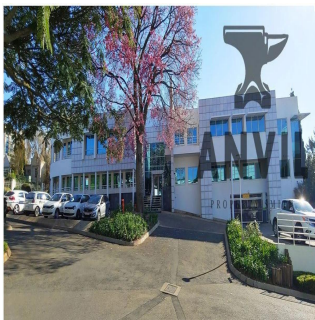

# First Floor Office For Rent In Sandton

???????, ??????????, ?????????, Rivonia Rd, 150, 2196,

YEZHEMESYACHNAYA ARENDA TSENA

**USD 10598.00**

PRODAZHNAYA TSENA

**USD 0.00**

1261 qm    0 komnaty    0 spal'ni    0 vannyye komnaty

0 etazhi    0 qm Ploshchad'    0 mesta dlya zemel'nogo uchastka mashin

**Jessica Oosthuizen**  
Space Online Group  
Johannesburg, South Africa - Mestnoye Vremya

27 72 781 1878

Marion Street Office Park, is an A grade commercial park situated in the heart of Sandton. Marion Street Office Park has four stand alone office buildings in an enclosed, secure park. Each building has naming rights available. This office park has uncompromised exposure to Rivonia and the Sandton CBD. Gautrain Bus Network travelling to and from the Sandton Gautrain station from outside the front gate of the campus. First floor office to let. The space is currently white-boxed and sub-divisible to tenant specific requirements. There are multiple balconies leading off the space. Toilets are shared on the floor. The landlord is offering up to 12 Months towards Tenant Installation Allowance.