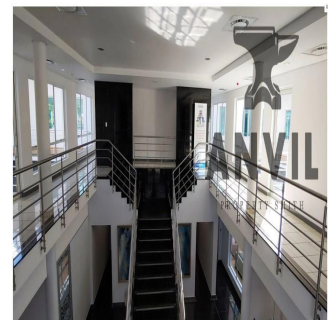

0 etazhi 0 qm Ploshchad' 0 mesta dlya zemel'nogo uchastka mashin

Jessica Oosthuizen

Space Online Group

Johannesburg, South Africa - Mestnoye Vremya

27 72 781 1878

Marion Street Office Park, is an A grade commercial park situated in the heart of Sandton. Marion Street Office Park has four stand alone office buildings in an enclosed, secure park. Each building has naming rights available. This office park has uncompromised exposure to Rivonia and the Sandton CBD. Gautrain Bus Network travelling to and from the Sandton Gautrain station from outside the front gate of the campus. First floor office to let. The space is currently white-boxed and sub-divisible to tenant specific requirements. There are multiple balconies leading off the space. Toilets are shared on the floor. The landlord is offering upto 12 Months towards Tenant Installation Allowance.