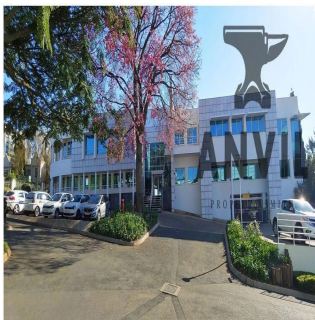

Pentkhaus

First Floor Office For Rent In Sandton

???????, ??????????, ?????????, Rivonia Rd, 150, 2196,

YEZHEMESYACHNAYA ARENDA TSENA

\$ 10598.00

PRODAZHNAYA TSENA

\$ 0.00

1261 qm 0 komnaty 0 spal'ni 0 vannyye komnaty

0 etazhi 0 qm Ploshchad' 0 mesta dlya zemel'nogo uchastka mashin

Jessica Oosthuizen

Space Online Group

Johannesburg, South Africa - Mestnoye Vremya

27 72 781 1878

Marion Street Office Park, is an A grade commercial park situated in the heart of Sandton. Marion Street Office Park has four stand alone office buildings in an enclosed, secure park. Each building has naming rights available. This office park has uncompromised exposure to Rivonia and the Sandton CBD. Gautrain Bus Network travelling to and from the Sandton Gautrain station from outside the front gate of the campus. First floor office to let. The space is currently white-boxed and sub-divisible to tenant specific requirements. There are multiple balconies leading off the space. Toilets are shared on the floor. The landlord is offering upto 12 Months towards Tenant Installation Allowance.