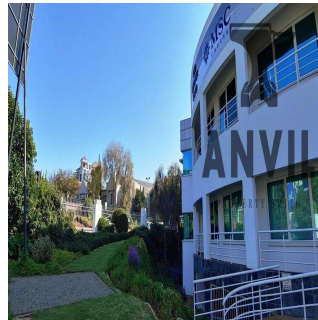

# First Floor Office For Rent In Sandton

???????, ??????????, ?????????, Rivonia Rd, 150, 2196,

YEZHEMESYACHNAYA ARENDA TSENA

**USD 10598.00**

PRODAZHNAYA TSENA

**USD 0.00**

1261 qm    0 komnaty    0 spal'ni    0 vannyye komnaty

0 etazhi    0 qm Ploshchad'    0 mesta dlya zemel'nogo uchastka mashin

**Jessica Oosthuizen**  
Space Online Group  
Johannesburg, South Africa - Mestnoye Vremya

27 72 781 1878

Marion Street Office Park, is an A grade commercial park situated in the heart of Sandton. Marion Street Office Park has four stand alone office buildings in an enclosed, secure park. Each building has naming rights available. This office park has uncompromised exposure to Rivonia and the Sandton CBD. Gautrain Bus Network travelling to and from the Sandton Gautrain station from outside the front gate of the campus. First floor office to let. The space is currently white-boxed and sub-divisible to tenant specific requirements. There are multiple balconies leading off the space. Toilets are shared on the floor. The landlord is offering up to 12 Months towards Tenant Installation Allowance.