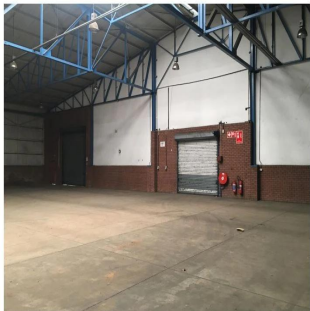

Pentkhaus

Prime Location Warehouse For Rent In Pomona

????? ??????, ?????????? ?????, ??????????, Pomona Rd, , ,

YEZHEMESYACHNAYA ARENDA TSENA

$ 4300.00

PRODAZHNAYA TSENA

$ 0.00

🏠 1140 qm   🏠 0 komnaty   🚗 0 spal'ni   🚿 0 vannyye komnaty

🏠 0 etazhi   📐 0 qm Ploshchad' 📐 0 mesta dlya zemel'nogo uchastka mashin

Llave Bienes Raices
Llave Bienes Raices
Ciudad de México, Mexico - Mestnoye Vremya

☎ +52 55 5350 1150

POMONA PRIME WAREHOUSE LOCATED ON POMONA ROAD CLOSE TO OR TAMBO Prime located warehouse close to R21 and on Pomona Rd with access to other main arterial roads Factory consists of 1124 sqm Dispatch office on factory floor Dispatch door access onto ramped loading platform Air conditioned office Natural light Extra 94 sqm Cold room included if required 24 hour security Paved yard of 675 sqm Additional 300 sqm of yard available if required.

Dostupna S: 06.06.2019

Pol: 4   Etazhi: 4   God Postroyki: 2017 Avtomobil'nyye   God Postroyki: 2017   Tip: Ofis