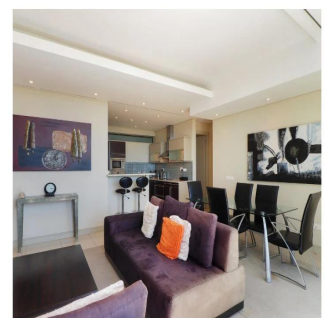

+27 825541741

GEM OF JULIETTE This stylish gem is situated in the heart of the exclusive Marina Estate. The unit is elevated with phenomenal views and comes with an open plan kitchen, living/dining area which leads onto a spacious balcony with awesome majestic views. Both en-suite bedrooms opens on to the balcony area. The estate is within walking distance of the famous V&A Waterfront which, has a wide selection of restaurants and entertainment. The Waterfront Marina offers access to 5 communal pools; gymnasium and 24/7 security.