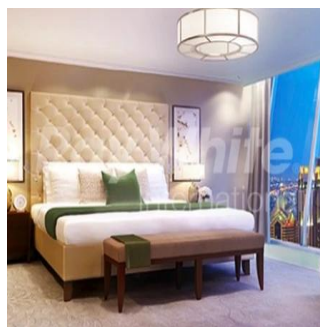

🚿 3 vannyye komnaty

🏢 3 etazhi

📐 3 qft Ploshchad' 📄 3 mesta dlya zemel'nogo uchastka mashin

Joelle McMaster

Luxliv Property Group

Centurion, South Africa - Mestnoye Vremya

☎️ 27 83 384 0618

A slice of luxury. Ray White International takes you inside one of the Downtown's most serene properties. 2 Bedroom plus maidsroom on high floor. Series 02 above 50th floor.