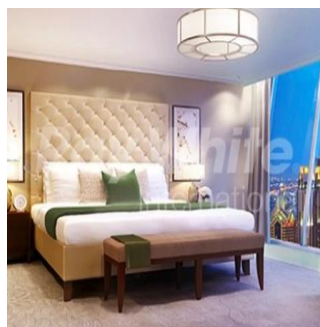

🏢 3 etazhi

📐 3 qft Ploshchad' 📄 3 mesta dlya zemel'nogo uchastka mashin

**Joelle McMaster**

Luxliv Property Group

Centurion, South Africa - Mestnoye Vremya

☎️ 27 83 384 0618

A slice of luxury. Ray White International takes you inside one of the Downtown's most serene properties. 2 Bedroom plus maidsroom on high floor. Series 02 above 50th floor.