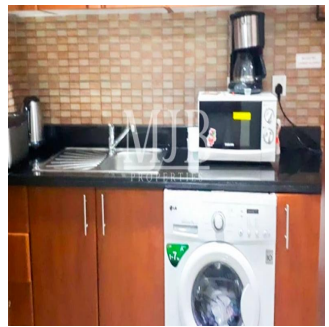

🚿 1 vannyye komnaty

🏠 1 etazhi

📐 1 qft Ploshchad' 📍 1 mesta dlya zemel'nogo uchastka mashin

Pete Parker
Prkk
Vancouver, Canada - Mestnoye Vremya

☎️ 598 3453645645

MJB Properties is pleased to offer this Spacious Studio In Plaza Residence -JVC Property Descriptions: Balcony Vacant on Transfer Basement parking for each apartment Beautiful Garden Fun Children's play areas State of Art Swimming Pool Quality Kitchen Cabinets and Wardrobes Security in the building Forebode quality finishing Spanish Style Building Studio With Nice View Famous Grocery And Laundry In Same Building