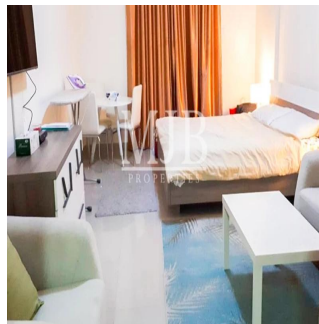

1 vannyye komnaty

1 etazhi

1 qft Ploshchad' 1 mesta dlya zemel'nogo uchastka mashin

Pete Parker

Prkk

Vancouver, Canada - Mestnoye Vremya

598 3453645645

MJB Properties is pleased to offer this Spacious Studio In Plaza Residence -JVC Property Descriptions: Balcony Vacant on Transfer Basement parking for each apartment Beautiful Garden Fun Children's play areas State of Art Swimming Pool Quality Kitchen Cabinets and Wardrobes Security in the building Forebode quality finishing Spanish Style Building Studio With Nice View Famous Grocery And Laundry In Same Building

Dostupna S: 01.01.1970

Pol: 4

Etazhi: 4

God Postroyki: 2017 Avtomobil'nyye Prostranstva: 4

God Postroyki: 2017

Tip: Ofis

Plaza Residences is situated at Jumeirah Village Circle. The residential project comes in spacious studio, one, two, three bedroom and duplexes that creates a harmonious community and recreational areas, basement parking for each apartment, gardens and many others.