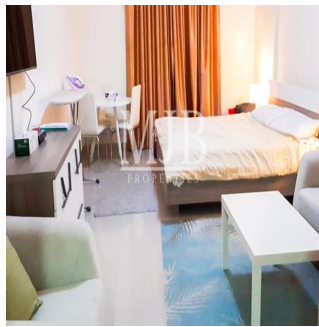

🚿 1 vannyye komnaty

🏠 1 etazhi

📐 1 qft Ploshchad' 📍 1 mesta dlya zemel'nogo uchastka mashin

Pete Parker
Prkk
Vancouver, Canada - Mestnoye Vremya

☎️ 598 3453645645

MJB Properties is pleased to offer this Spacious Studio In Plaza Residence -JVC Property Descriptions: Balcony Vacant on Transfer Basement parking for each apartment Beautiful Garden Fun Children's play areas State of Art Swimming Pool Quality Kitchen Cabinets and Wardrobes Security in the building Forebode quality finishing Spanish Style Building Studio With Nice View Famous Grocery And Laundry In Same Building

Dostupna S: 01.01.1970

Pol: 4

Etazhi: 4

God Postroyki: 2017 Avtomobil'nyye Prostranstva: 4

God Postroyki: 2017

Tip: Ofis

Plaza Residences is situated at Jumeirah Village Circle. The residential project comes in spacious studio, one, two, three bedroom and duplexes that creates a harmonious community and recreational areas, basement parking for each apartment, gardens and many others.