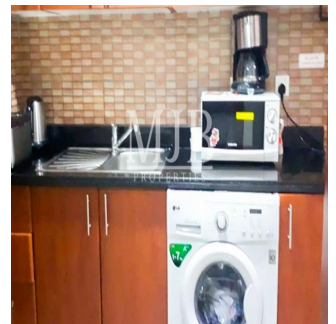

1 vannyye komnaty

1 etazhi

1 qft Ploshchad' 1 mesta dlya zemel'nogo uchastka mashin

Pete Parker

Prkk

Vancouver, Canada - Mestnoye Vremya

598 3453645645

MJB Properties is pleased to offer this Spacious Studio In Plaza Residence -JVC Property Descriptions: Balcony Vacant on Transfer Basement parking for each apartment Beautiful Garden Fun Children's play areas State of Art Swimming Pool Quality Kitchen Cabinets and Wardrobes Security in the building Forebode quality finishing Spanish Style Building Studio With Nice View Famous Grocery And Laundry In Same Building