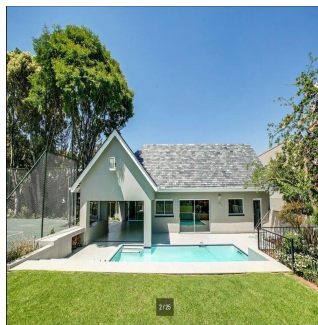

Pentkhaus

Impressive 4 Bedroom Family House For Rent In Hyde Park

????????, ?????? ?????, ?????????????, 2nd Rd, , 2196,

YEZHEMESYACHNAYA ARENDA TSENA

\$ 5466.00

PRODAZHNAYA TSENA

\$ 0.00

🏠 870 qm

🏠 9 komnaty

🚗 4 spal'ni

🚿 5 vannyye komnaty

🏠 5 etazhi

📏 5 qm Ploshchad' 📍 5 mesta dlya zemel'nogo uchastka mashin

Ty Bello
Ttityr
Abuja, Nigeria - Mestnoye Vremya

📞 234 986543223

IMPRESSIVE 4 BEDROOM FAMILY HOME Flawless design with a neutral colour palette this single storey spectacular family home offers a setting with vistas of trees and stunning landscaped garden and water features. Clean lines characterize the modern fluidity allowing easy comfortable indoor/outdoor entertaining with bar on an extensive covered patio to sparkling pool and tennis court. Modern open plan kitchen and separate scullery and pantry with top quality finishes, central island, built-in coffee machine, integrated fridge/freezer and walk in fridge. 4 bedrooms are on the east wing with sliding doors opening to the garden. The master suite has a full bathroom, double shower and walking in dressing room. Security comprises of state of the art alarm system connected to mobile devices, CCTV, high perimeter walls with electric fencing, beams and double electric gates. Double automated garage, double carport and staff accommodation. The property also has a separate complete 2 bed cottage with separate entrance. Positioned on a large stand to maximize building this property presents a rare opportunity to realize one's own trophy home. In close proximity to Hyde Park Shopping Centre and available immediately!