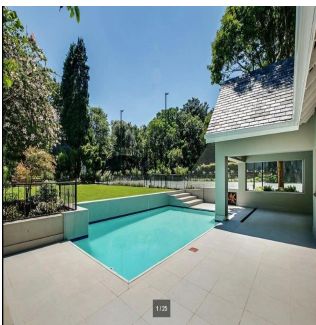

🏠 9 komnaty

🚗 4 spal'ni

🚿 5 vannyye komnaty

🏠 5 etazhi

📏 5 qm Ploshchad' 📍 5 mesta dlya zemel'nogo uchastka mashin

Ty Bello
Ttityr
Abuja, Nigeria - Mestnoye Vremya

📞 234 986543223

IMPRESSIVE 4 BEDROOM FAMILY HOME Flawless design with a neutral colour palette this single storey spectacular family home offers a setting with vistas of trees and stunning landscaped garden and water features. Clean lines characterize the modern fluidity allowing easy comfortable indoor/outdoor entertaining with bar on an extensive covered patio to sparkling pool and tennis court. Modern open plan kitchen and separate scullery and pantry with top quality finishes, central island, built-in coffee machine, integrated fridge/freezer and walk in fridge. 4 bedrooms are on the east wing with sliding doors opening to the garden. The master suite has a full bathroom, double shower and walking in dressing room. Security comprises of state of the art alarm system connected to mobile devices, CCTV, high perimeter walls with electric fencing, beams and double electric gates. Double automated garage, double carport and staff accommodation. The property also has a separate complete 2 bed cottage with separate entrance. Positioned on a large stand to maximize building this property presents a rare opportunity to realize one's own trophy home. In close proximity to Hyde Park Shopping Centre and available immediately!

Naruzhnyye Udobstva

Kruglosutochnaya Okhrana	Balkon	Polnost'yu Ogorozhena	Garazh
Landshaftnyy Sad	Basseyn	Tennisnyy Kort	