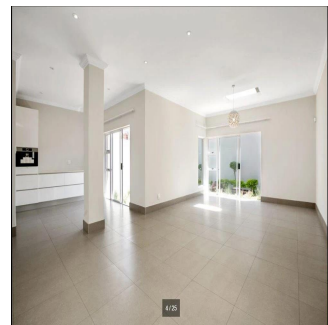

🏠 9 komnaty

🚗 4 spal'ni

🚿 5 vannyye komnaty

🏠 5 etazhi

📏 5 qm Ploshchad' 📍 5 mesta dlya zemel'nogo uchastka mashin

Ty Bello
Ttityr
Abuja, Nigeria - Mestnoye Vremya

📞 234 986543223

IMPRESSIVE 4 BEDROOM FAMILY HOME Flawless design with a neutral colour palette this single storey spectacular family home offers a setting with vistas of trees and stunning landscaped garden and water features. Clean lines characterize the modern fluidity allowing easy comfortable indoor/outdoor entertaining with bar on an extensive covered patio to sparkling pool and tennis court. Modern open plan kitchen and separate scullery and pantry with top quality finishes, central island, built-in coffee machine, integrated fridge/freezer and walk in fridge. 4 bedrooms are on the east wing with sliding doors opening to the garden. The master suite has a full bathroom, double shower and walking in dressing room. Security comprises of state of the art alarm system connected to mobile devices, CCTV, high perimeter walls with electric fencing, beams and double electric gates. Double automated garage, double carport and staff accommodation. The property also has a separate complete 2 bed cottage with separate entrance. Positioned on a large stand to maximize building this property presents a rare opportunity to realize one's own trophy home. In close proximity to Hyde Park Shopping Centre and available immediately!