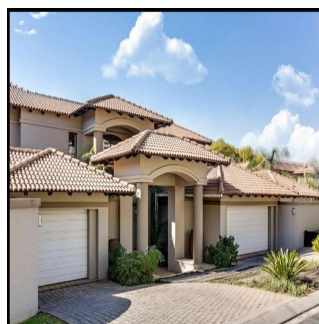

Pentkhaus

Beautiful 4 Bedroom House For Rent In Morningside

????? ??????, ????????? ?????, ?????????????-???, W Rd S, , 2057,

YEZHEMESYACHNAYA ARENDA TSENA

USD 7279.00

PRODAZHNAYA TSENA

USD 0.00

🏠 900 qm

🏠 8 komnaty

🚗 4 spal'ni

🚿 4 vannyye komnaty

🏠 4 etazhi

📐 4 qm Ploshchad' 📐 4 mesta dlya zemel'nogo uchastka mashin

Ty Bello
Tttyr
Abuja, Nigeria - Mestnoye Vremya

📞 234 986543223

UNRIVALLED LIVING IN PRESTIGIOUS CLOUDS END This beautiful home is located on the largest stand in the sought after Clouds End. There are 4 well-proportioned bedrooms, with the master being a suite. There is a built in study/library downstairs and an underground basement that can be used as a cinema. Back-up generator, piped surround sound and walk in cold room complete the value proposition. Security is unrivalled with 24hr guards, dedicated car patrol in the complex, high perimeter walls with 2 meter electric fencing, CCTV, and high end alarm system. Convenience is assured with shopping and entertainment just 2 minutes away. Schools in close proximity include Crawford, St Stithians, King Davids, Redhill, Bressure House, British International School and the French School.