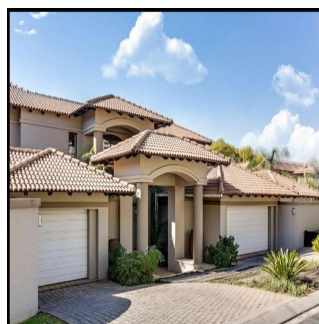

Pentkhaus

# Beautiful 4 Bedroom House For Rent In Morningside

????? ??????, ????????? ?????, ?????????????-???, W Rd S, , 2057,

YEZHEMESYACHNAYA ARENDA TSENA

**USD 7279.00**

PRODAZHNAYA TSENA

**USD 0.00**

🏠 900 qm

🏠 8 komnaty

🚗 4 spal'ni

🚿 4 vannyye komnaty

🏠 4 etazhi

📐 4 qm Ploshchad' 📐 4 mesta dlya zemel'nogo uchastka mashin

**Ty Bello**  
Tttyr  
Abuja, Nigeria - Mestnoye Vremya

📞 234 986543223

UNRIVALLED LIVING IN PRESTIGIOUS CLOUDS END This beautiful home is located on the largest stand in the sought after Clouds End. There are 4 well-proportioned bedrooms, with the master being a suite. There is a built in study/library downstairs and an underground basement that can be used as a cinema. Back-up generator, piped surround sound and walk in cold room complete the value proposition. Security is unrivalled with 24hr guards, dedicated car patrol in the complex, high perimeter walls with 2 meter electric fencing, CCTV, and high end alarm system. Convenience is assured with shopping and entertainment just 2 minutes away. Schools in close proximity include Crawford, St Stithians, King Davids, Redhill, Bressure House, British International School and the French School.