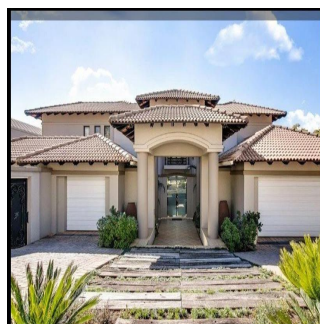

Pentkhaus

# Beautiful 4 Bedroom House For Rent In Morningside

????? ??????, ????????? ?????, ?????????????-???, W Rd S, , 2057,

YEZHEMESYACHNAYA ARENDA TSENA

**USD 7279.00**

PRODAZHNAYA TSENA

**USD 0.00**

🏠 900 qm

🏠 8 komnaty

🚗 4 spal'ni

🚿 4 vannyye komnaty

🏠 4 etazhi

📐 4 qm Ploshchad' 📐 4 mesta dlya zemel'nogo uchastka mashin

**Ty Bello**  
Tttyr  
Abuja, Nigeria - Mestnoye Vremya

📞 234 986543223

UNRIVALLED LIVING IN PRESTIGIOUS CLOUDS END This beautiful home is located on the largest stand in the sought after Clouds End. There are 4 well-proportioned bedrooms, with the master being a suite. There is a built in study/library downstairs and an underground basement that can be used as a cinema. Back-up generator, piped surround sound and walk in cold room complete the value proposition. Security is unrivalled with 24hr guards, dedicated car patrol in the complex, high perimeter walls with 2 meter electric fencing, CCTV, and high end alarm system. Convenience is assured with shopping and entertainment just 2 minutes away. Schools in close proximity include Crawford, St Stithians, King Davids, Redhill, Bressure House, British International School and the French School.