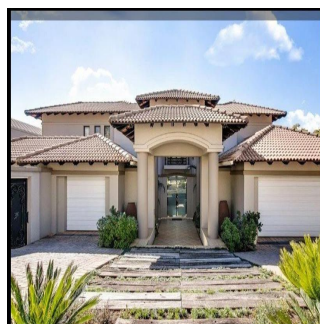

Pentkhaus

Beautiful 4 Bedroom House For Rent In Morningside

????? ??????, ????????? ?????, ?????????????-???, W Rd S, , 2057,

YEZHEMESYACHNAYA ARENDA TSENA

USD 7279.00

PRODAZHNAYA TSENA

USD 0.00

🏠 900 qm

🏠 8 komnaty

🚗 4 spal'ni

🚿 4 vannyye komnaty

🏠 4 etazhi

📐 4 qm Ploshchad' 📐 4 mesta dlya zemel'nogo uchastka mashin

Ty Bello
Tttyr
Abuja, Nigeria - Mestnoye Vremya

📞 234 986543223

UNRIVALLED LIVING IN PRESTIGIOUS CLOUDS END This beautiful home is located on the largest stand in the sought after Clouds End. There are 4 well-proportioned bedrooms, with the master being a suite. There is a built in study/library downstairs and an underground basement that can be used as a cinema. Back-up generator, piped surround sound and walk in cold room complete the value proposition. Security is unrivalled with 24hr guards, dedicated car patrol in the complex, high perimeter walls with 2 meter electric fencing, CCTV, and high end alarm system. Convenience is assured with shopping and entertainment just 2 minutes away. Schools in close proximity include Crawford, St Stithians, King Davids, Redhill, Bressure House, British International School and the French School.