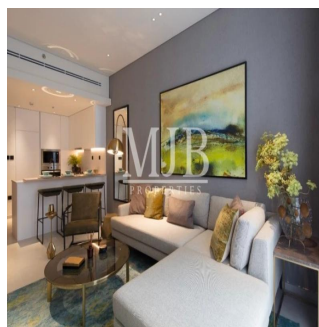

🏢 3 etazhi

📐 3 qft Ploshchad' 📍 3 mesta dlya zemel'nogo uchastka mashin

**Pete Parker**

Prkk

Vancouver, Canada - Mestnoye Vremya

598 3453645645

MJB Properties proudly presents Beverly Residence in District 13, Jumeirah Village Circle. Property Description- G+4 Building 3BR Apartment Size - 1400 sq. ft. Balcony With Kitchen White Goods Fully Fitted Soft Touch Finishing Swimming Pool Gymnasium

Dostupna S: 01.01.1970

Pol: 4

Etazhi: 4

God Postroyki: 2017 Avtomobil'nyye Prostranstva: 4

God Postroyki: 2017

Tip: Ofis

Introducing Beverly Residence a gathering of beautiful homes at Dubai's one of the most desired destination Jumeirah Village Circle (JVC). Developer HMB Homes offering pleasantly crafted apartments in various sizes and panoramic views of lush green surroundings. Beverly Residence is situated close to the central park in JVC. Inhabitants have easy access to a number of community Amenities. The project, also offers a fabulous range of business, recreational and leisure Facilities in a serene village setting including sports grounds, a community pool and The Circle Mall featuring around 200 retail stores, a superstore and a multi-screen cinema.