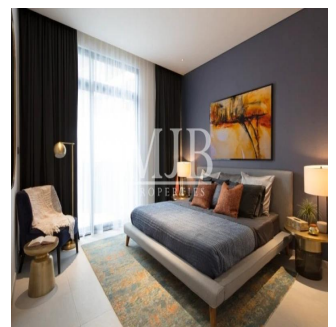

🏢 3 etazhi

📐 3 qft Ploshchad' 📍 3 mesta dlya zemel'nogo uchastka mashin

**Pete Parker**

Prkk

Vancouver, Canada - Mestnoye Vremya

598 3453645645

MJB Properties proudly presents Beverly Residence in District 13, Jumeirah Village Circle. Property Description- G+4 Building 3BR Apartment Size - 1400 sq. ft. Balcony With Kitchen White Goods Fully Fitted Soft Touch Finishing Swimming Pool Gymnasium

Dostupna S: 01.01.1970

Pol: 4

Etazhi: 4

God Postroyki: 2017 Avtomobil'nyye Prostranstva: 4

God Postroyki: 2017

Tip: Ofis

Introducing Beverly Residence a gathering of beautiful homes at Dubai's one of the most desired destination Jumeirah Village Circle (JVC). Developer HMB Homes offering pleasantly crafted apartments in various sizes and panoramic views of lush green surroundings. Beverly Residence is situated close to the central park in JVC. Inhabitants have easy access to a number of community Amenities. The project, also offers a fabulous range of business, recreational and leisure Facilities in a serene village setting including sports grounds, a community pool and The Circle Mall featuring around 200 retail stores, a superstore and a multi-screen cinema.