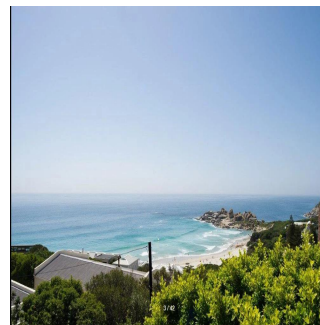

🚿 5 vannyye komnaty

🏠 5 etazhi

📏 5 qm Ploshchad' 📍 5 mesta dlya zemel'nogo uchastka mashin

Grant Atteridge

Atteridge Real Estate

Cape Town, South Africa - Mestnoye Vremya

+27 794826813

Contemporary Beach Living Spacious north facing home set in highly sought -after Leeukoppie Road ,and within walking distance to Llandudno beach. Large entertainment spaces with great flow to pool , deck and garden. Accommodation includes: Large lounge /dining room open plan to kitchen. Six bedrooms in two separate wings,five bathrooms,large games room and double garage