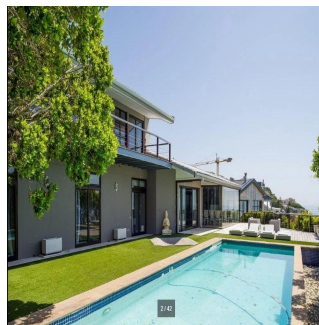

Contemporary Beach Living Spacious north facing home set in highly sought -after Leeukoppie Road ,and within walking distance to Llandudno beach. Large entertainment spaces with great flow to pool , deck and garden. Accommodation includes: Large lounge /dining room open plan to kitchen. Six bedrooms in two separate wings,five bathrooms,large games room and double garage

Dostupna S: 22.05.2019

Pol: 4

Etazhi: 4

God Postroyki: 2017 Avtomobil'nyye Prostranstva: 4

God Postroyki: 2017

Tip: Ofis