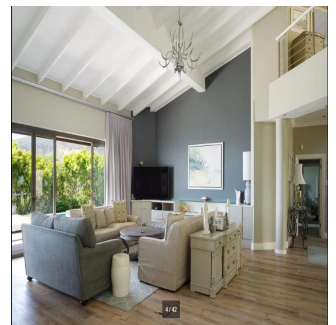

🚿 5 vannyye komnaty

🏠 5 etazhi

📏 5 qm Ploshchad' 📍 5 mesta dlya zemel'nogo uchastka mashin

Grant Atteridge

Atteridge Real Estate

Cape Town, South Africa - Mestnoye Vremya

+27 794826813

Contemporary Beach Living Spacious north facing home set in highly sought -after Leeukoppie Road ,and within walking distance to Llandudno beach. Large entertainment spaces with great flow to pool , deck and garden. Accommodation includes: Large lounge /dining room open plan to kitchen. Six bedrooms in two separate wings,five bathrooms,large games room and double garage