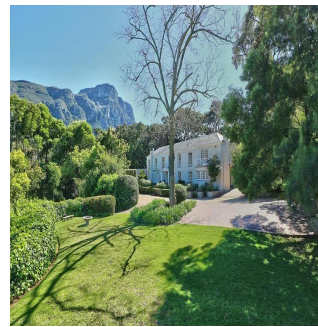

6 etazhi

6 qm Ploshchad' 6 mesta dlya zemel'nogo uchastka mashin

**Brk Brk**

Brk Group

San Francisco, United States - Mestnoye Vremya

380 3453645645

Private home in idyllic setting This Georgian family home is situated down a picturesque lane next to Kirstenbosch Gardens and on the Constantia / Bishopscourt border. Sweeping views across to False Bay, surrounding mountains and established trees. Spacious proportions throughout, offer room to entertain and accommodation for the extended family. A light-filled double volume hallway with skylights lead out onto the patio, pool and back garden. Downstairs comprises two ensuite bedrooms and a further two bathrooms. The cozy lounge has a fireplace and another small lounge/TV room leading off it. The large formal dining room is off the kitchen, which has a pantry and separate scullery. Upstairs houses the spacious main bedroom with full ensuite bathroom and a sunny decked balcony. The guest bedroom has an ensuite bathroom and private balcony. There are a further two bedrooms, a bathroom and a study upstairs. Excellent security includes electrified fencing, alarm, cameras, and beams. Additional features: - Laundry room - Staff accommodation - Four cars garaging - Additional parking - Pool "Although every effort has been made to ensure the accuracy of the information herein, Signature Real Estate will not be held responsible for any loss or damage that may result from your reliance herein." Pool: yes Garden: yes