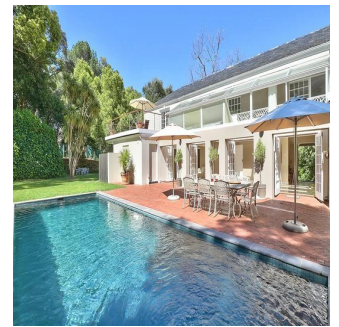

6 etazhi

6 qm Ploshchad' 6 mesta dlya zemel'nogo uchastka mashin

**Brk Brk**

Brk Group

San Francisco, United States - Mestnoye Vremya

380 3453645645

Private home in idyllic setting This Georgian family home is situated down a picturesque lane next to Kirstenbosch Gardens and on the Constantia / Bishopscourt border. Sweeping views across to False Bay, surrounding mountains and established trees. Spacious proportions throughout, offer room to entertain and accommodation for the extended family. A light-filled double volume hallway with skylights lead out onto the patio, pool and back garden. Downstairs comprises two ensuite bedrooms and a further two bathrooms. The cozy lounge has a fireplace and another small lounge/TV room leading off it. The large formal dining room is off the kitchen, which has a pantry and separate scullery. Upstairs houses the spacious main bedroom with full ensuite bathroom and a sunny decked balcony. The guest bedroom has an ensuite bathroom and private balcony. There are a further two bedrooms, a bathroom and a study upstairs. Excellent security includes electrified fencing, alarm, cameras, and beams. Additional features: - Laundry room - Staff accommodation - Four cars garaging - Additional parking - Pool "Although every effort has been made to ensure the accuracy of the information herein, Signature Real Estate will not be held responsible for any loss or damage that may result from your reliance herein." Pool: yes Garden: yes