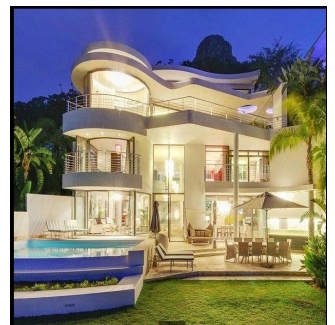

Pentkhaus

Magnificent 5 Bedroom Ocean View House For Sale In Fresnaye

????? ??????, ???????, ???????, , , 8005,

PRODAZHNAYA TSENA

USD 3386400.00

qm

10 komnaty

5 spal'ni

5 vannyye komnaty

5 etazhi

5 qm Ploshchad' 5 mesta dlya zemel'nogo uchastka mashin

Godelieve Koelma

Atlantic Seaboard Realty

Cape Town, South Africa - Mestnoye Vremya

+27 835525958

Set high up on the Fresnaye slopes of Lions Head, this home has a strong visible presence as one approaches along Ocean View Drive. Powerful organic shapes and strong rock formations dominate. The feeling of the mountain shapes & the curve of the coastline were part of the inspiration for the shapes of this house with its spectacular, breathtaking mountain and sea views. The Penthouse level is a complete separate area to the rest of the house, yet incorporated as part of the home. This home has a strong sense of warmth and comfort, creating corners and cozy zones filled with intense character & mood.

Dostupna S: 21.05.2019

Pol: 4

Etazhi: 4

God Postroyki: 2017 Avtomobil'nyye Prostranstva: 4

God Postroyki: 2017

Tip: Ofis

Lion's Head is a mountain in Cape Town, South Africa, between Table Mountain and Signal Hill. Lion's Head peaks at 669 metres (2,195 ft) above sea level. The peak forms part of a dramatic backdrop to the city of Cape Town on one side, continuing around the other side to the more affluent suburbs of Fresnaye, Bantry bay, Clifton and Camps bay.