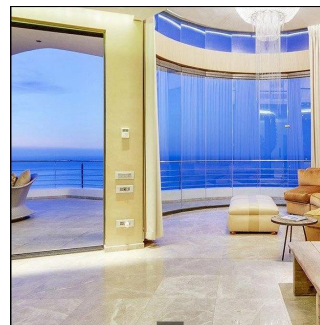

5 vannyye komnaty

5 etazhi

5 qm Ploshchad' 5 mesta dlya zemel'nogo uchastka mashin

Godelieve Koelma

Atlantic Seaboard Realty

Cape Town, South Africa - Mestnoye Vremya

+27 835525958

Set high up on the Fresnaye slopes of Lions Head, this home has a strong visible presence as one approaches along Ocean View Drive. Powerful organic shapes and strong rock formations dominate. The feeling of the mountain shapes & the curve of the coastline were part of the inspiration for the shapes of this house with its spectacular, breathtaking mountain and sea views. The Penthouse level is a complete separate area to the rest of the house, yet incorporated as part of the home. This home has a strong sense of warmth and comfort, creating corners and cozy zones filled with intense character & mood.