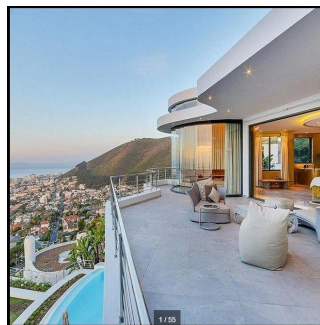

Pentkhaus

Magnificent 5 Bedroom Ocean View House For Sale In Fresnaye

????? ??????, ???????, ???????, , , 8005,

PRODAZHNAYA TSENA

USD 3386400.00

qm

10 komnaty

5 spal'ni

5 vannyye komnaty

5 etazhi

5 qm Ploshchad' 5 mesta dlya zemel'nogo uchastka mashin

Godelieve Koelma

Atlantic Seaboard Realty

Cape Town, South Africa - Mestnoye Vremya

+27 835525958

Set high up on the Fresnaye slopes of Lions Head, this home has a strong visible presence as one approaches along Ocean View Drive. Powerful organic shapes and strong rock formations dominate. The feeling of the mountain shapes & the curve of the coastline were part of the inspiration for the shapes of this house with its spectacular, breathtaking mountain and sea views. The Penthouse level is a complete separate area to the rest of the house, yet incorporated as part of the home. This home has a strong sense of warmth and comfort, creating corners and cozy zones filled with intense character & mood.

Dostupna S: 21.05.2019

Pol: 4

Etazhi: 4

God Postroyki: 2017 Avtomobil'nyye Prostranstva: 4

God Postroyki: 2017

Tip: Ofis

Lion's Head is a mountain in Cape Town, South Africa, between Table Mountain and Signal Hill. Lion's Head peaks at 669 metres (2,195 ft) above sea level. The peak forms part of a dramatic backdrop to the city of Cape Town on one side, continuing around the other side to the more affluent suburbs of Fresnaye, Bantry bay, Clifton and Camps bay.