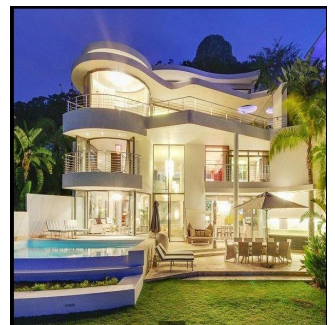

# Magnificent 5 Bedroom Ocean View House For Sale In Fresnaye

????? ??????, ???????, ???????, , , 8005,

PRODAZHNAYA TSENA

**\$ 3386400.00**

qm

10 komnaty

5 spal'ni

5 vannyye komnaty

5 etazhi

5 qm Ploshchad' 5 mesta dlya zemel'nogo uchastka mashin

**Godelieve Koelma**

Atlantic Seaboard Realty

Cape Town, South Africa - Mestnoye Vremya

+27 835525958

Set high up on the Fresnaye slopes of Lions Head, this home has a strong visible presence as one approaches along Ocean View Drive. Powerful organic shapes and strong rock formations dominate. The feeling of the mountain shapes & the curve of the coastline were part of the inspiration for the shapes of this house with its spectacular, breathtaking mountain and sea views. The Penthouse level is a complete separate area to the rest of the house, yet incorporated as part of the home. This home has a strong sense of warmth and comfort, creating corners and cozy zones filled with intense character & mood.