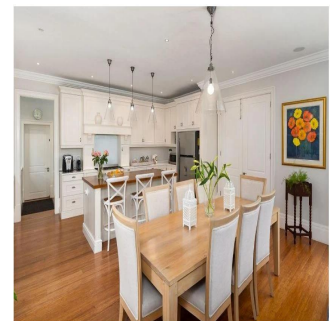

5 vannyye komnaty

5 etazhi

5 qm Ploshchad' 5 mesta dlya zemel'nogo uchastka mashin

Mark Upton

Upton Properties

Cape Town, South Africa - Mestnoye Vremya

+27 828902888

FERNWOOD PLACE SECURITY ESTATE Spectacular and Close to Idyllic! This magnificent family home in the finest security estate in sought-after Newlands invites you for an exclusive viewing. The breathtaking mountain views and luxurious tranquility that the home exudes will have you falling in love just a few steps in. "Wild Olive" is a classic, elegant family home set within a collection of only seven executive residences safely tucked away and secured with a 24-hour manned gatehouse. Enjoy complete peace of mind, an abundance of nature on your doorstep, and be close to the best schools in Cape Town. This gorgeous property truly affords the most enviable quality of lifestyle! Exclusive Mandate.