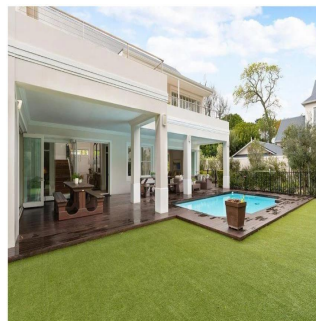

5 vannyye komnaty

5 etazhi

5 qm Ploshchad' 5 mesta dlya zemel'nogo uchastka mashin

Mark Upton

Upton Properties

Cape Town, South Africa - Mestnoye Vremya

+27 828902888

FERNWOOD PLACE SECURITY ESTATE Spectacular and Close to Idyllic! This magnificent family home in the finest security estate in sought-after Newlands invites you for an exclusive viewing. The breathtaking mountain views and luxurious tranquility that the home exudes will have you falling in love just a few steps in. "Wild Olive" is a classic, elegant family home set within a collection of only seven executive residences safely tucked away and secured with a 24-hour manned gatehouse. Enjoy complete peace of mind, an abundance of nature on your doorstep, and be close to the best schools in Cape Town. This gorgeous property truly affords the most enviable quality of lifestyle! Exclusive Mandate.