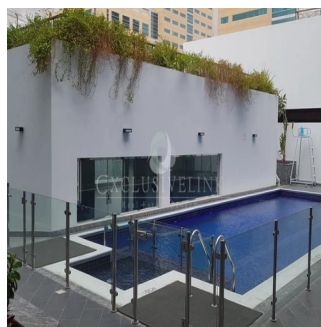

Jcm Bienes Ra?ces
 Jcm Bienes Ra?ces
 Naucalpan de Juárez, Mexico - Mestnoye Vremya

+52 55 8421 5859

Henry Wiltshire International one of the top real estate companies in Dubai is pleased to introduce a great project In Jumeirah Village Circle. City Apartments is good for a dubai property investment as it is situated with easy access both from Hessa Road and al Khail in a charming & tranquil area of JVC & it's within walking distance of many amenities With modern designed white, open plan kitchens and black granite tops. Both on suite bathroom and guest powder room. Huge terrace. Build in cupboards and allocated parking for each apartment Each apartment is elegantly designed, with high attention to detail, featuring clean lines of the interior finishes, high ceilings & floor to ceiling windows designed to maximize views from all rooms Facilities, Swimming pool, gymnasium and security.

Dostupna S: 01.01.1970

Pol: 4 Etazhi: 4 God Postroyki: 2017 Avtomobil'nyye Prostranstva: 4 God Postroyki: 2017 Tip: Ofis

Located in the heart of new Dubai, set amid verdant landscaping, a family-friendly development designed to provide a sense of community and creates a beautiful, self-contained family environment.