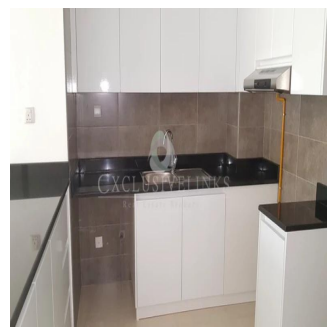

Jcm Bienes Ra?ces
 Jcm Bienes Ra?ces
 Naucalpan de Juárez, Mexico - Mestnoye Vremya

+52 55 8421 5859

Henry Wiltshire International one of the top real estate companies in Dubai is pleased to introduce a great project In Jumeirah Village Circle. City Apartments is good for a dubai property investment as it is situated with easy access both from Hessa Road and al Khail in a charming & tranquil area of JVC & it's within walking distance of many amenities With modern designed white, open plan kitchens and black granite tops. Both on suite bathroom and guest powder room. Huge terrace. Build in cupboards and allocated parking for each apartment Each apartment is elegantly designed, with high attention to detail, featuring clean lines of the interior finishes, high ceilings & floor to ceiling windows designed to maximize views from all rooms Facilities, Swimming pool, gymnasium and security.