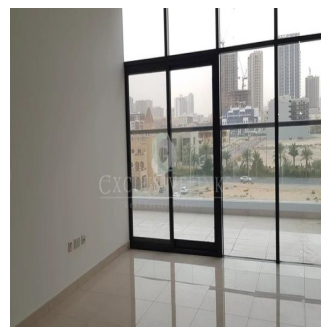

Jcm Bienes Ra?ces
 Jcm Bienes Ra?ces
 Naucalpan de Juárez, Mexico - Mestnoye Vremya

+52 55 8421 5859

Henry Wiltshire International one of the top real estate companies in Dubai is pleased to introduce a great project In Jumeirah Village Circle. City Apartments is good for a dubai property investment as it is situated with easy access both from Hessa Road and al Khail in a charming & tranquil area of JVC & it's within walking distance of many amenities With modern designed white, open plan kitchens and black granite tops. Both on suite bathroom and guest powder room. Huge terrace. Build in cupboards and allocated parking for each apartment Each apartment is elegantly designed, with high attention to detail, featuring clean lines of the interior finishes, high ceilings & floor to ceiling windows designed to maximize views from all rooms Facilities, Swimming pool, gymnasium and security.

Dostupna S: 01.01.1970

Pol: 4 Etazhi: 4 God Postroyki: 2017 Avtomobil'nyye Prostranstva: 4 God Postroyki: 2017 Tip: Ofis

Located in the heart of new Dubai, set amid verdant landscaping, a family-friendly development designed to provide a sense of community and creates a beautiful, self-contained family environment.