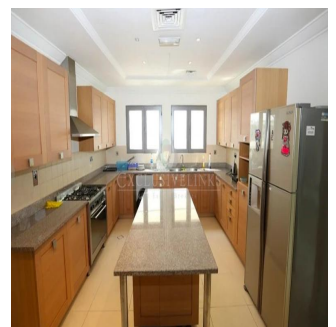

1 vannyye komnaty

1 etazhi

1 qft Ploshchad' 1 mesta dlya zemel'nogo uchastka mashin

**Jcm Bienes Ra?ces**

Jcm Bienes Ra?ces

Naucalpan de Juárez, Mexico - Mestnoye Vremya

**+52 55 8421 5859**

Henry Wiltshire International is pleased to present this exclusive luxury villa for sale on Palm Jumeirah. This property is located halfway up the K frond on this iconic development and offers outstanding views of the Dubai Marina Skyline across the vast sea. This Signature Villa sits on a plot size of 13,400 sqft and is the most popular style due to its fantastic open layout and has been well maintained throughout. The villa is arranged over two floors and boasts five bedrooms finished with beautiful interiors, high ceilings and large windows that fill the home with natural light. The ground floor comprises a large modern kitchen and two separate dining areas along with a study overlooking the beautifully landscaped garden & swimming pool. There is a guest bedroom & ensuite with its own side entrance. The master bedroom is located on the first floor with a large balcony and their own en-suites along with the remaining three bedrooms.