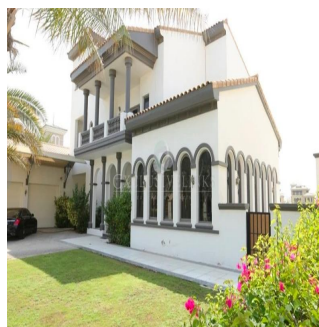

1 vannyye komnaty

1 etazhi

1 qft Ploshchad' 1 mesta dlya zemel'nogo uchastka mashin

**Jcm Bienes Ra?ces**

Jcm Bienes Ra?ces

Naucalpan de Juárez, Mexico - Mestnoye Vremya

**+52 55 8421 5859**

Henry Wiltshire International is pleased to present this exclusive luxury villa for sale on Palm Jumeirah. This property is located halfway up the K frond on this iconic development and offers outstanding views of the Dubai Marina Skyline across the vast sea. This Signature Villa sits on a plot size of 13,400 sqft and is the most popular style due to its fantastic open layout and has been well maintained throughout. The villa is arranged over two floors and boasts five bedrooms finished with beautiful interiors, high ceilings and large windows that fill the home with natural light. The ground floor comprises a large modern kitchen and two separate dining areas along with a study overlooking the beautifully landscaped garden & swimming pool. There is a guest bedroom & ensuite with its own side entrance. The master bedroom is located on the first floor with a large balcony and their own en-suites along with the remaining three bedrooms.