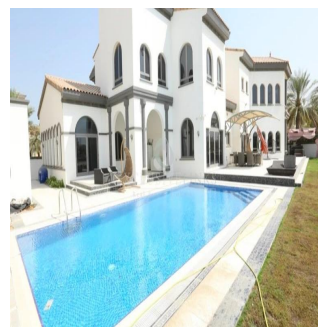

1 vannyye komnaty

1 etazhi

1 qft Ploshchad' 1 mesta dlya zemel'nogo uchastka mashin

**Jcm Bienes Ra?ces**

Jcm Bienes Ra?ces

Naucalpan de Juárez, Mexico - Mestnoye Vremya

**+52 55 8421 5859**

Henry Wiltshire International is pleased to present this exclusive luxury villa for sale on Palm Jumeirah. This property is located halfway up the K frond on this iconic development and offers outstanding views of the Dubai Marina Skyline across the vast sea. This Signature Villa sits on a plot size of 13,400 sqft and is the most popular style due to its fantastic open layout and has been well maintained throughout. The villa is arranged over two floors and boasts five bedrooms finished with beautiful interiors, high ceilings and large windows that fill the home with natural light. The ground floor comprises a large modern kitchen and two separate dining areas along with a study overlooking the beautifully landscaped garden & swimming pool. There is a guest bedroom & ensuite with its own side entrance. The master bedroom is located on the first floor with a large balcony and their own en-suites along with the remaining three bedrooms.