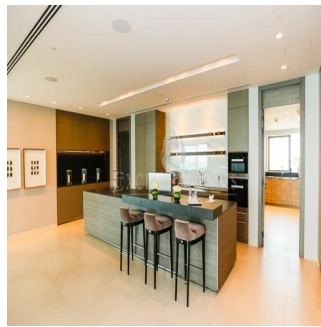

6 vannyye komnaty

6 etazhi

6 qft Ploshchad' zemel'nogo uchastka mashin 6 mesta dlya

Jcm Bienes Ra?ces
Jcm Bienes Ra?ces
Naucalpan de Juárez, Mexico - Mestnoye Vremya

+52 55 8421 5859

Henry Wiltshire International is please to present to the market Alef Residences a very unique development, with a total of 104 homes spread out over 8 different mansions with each mansion having its own private lobby and 2 elevators servicing a maximum of only 14 apartments with just 2 apartments per floor. The Alef Residences will be serviced by the five star W Hotel Palm Jumeirah that we are building right next door, owners of the Alef Residences will receive VIP access and treatment to all of the amenities in the W Hotel including also room service and housekeeping if required. The W Hotel will have 5 restaurants, 4 bars, 4 swimming pools, roof top sunset bar, gym, spa and VIP rooms that will all be available to the owners of The Henry Wiltshire International Alef Residences on Palm.