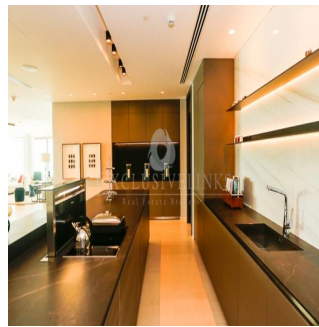

6 vannyye komnaty

6 etazhi

6 qft Ploshchad' zemel'nogo uchastka mashin 6 mesta dlya

Jcm Bienes Ra?ces
Jcm Bienes Ra?ces
Naucalpan de Juárez, Mexico - Mestnoye Vremya

+52 55 8421 5859

Henry Wiltshire International is please to present to the market Alef Residences a very unique development, with a total of 104 homes spread out over 8 different mansions with each mansion having its own private lobby and 2 elevators servicing a maximum of only 14 apartments with just 2 apartments per floor. The Alef Residences will be serviced by the five star W Hotel Palm Jumeirah that we are building right next door, owners of the Alef Residences will receive VIP access and treatment to all of the amenities in the W Hotel including also room service and housekeeping if required. The W Hotel will have 5 restaurants, 4 bars, 4 swimming pools, roof top sunset bar, gym, spa and VIP rooms that will all be available to the owners of The Henry Wiltshire International Alef Residences on Palm.