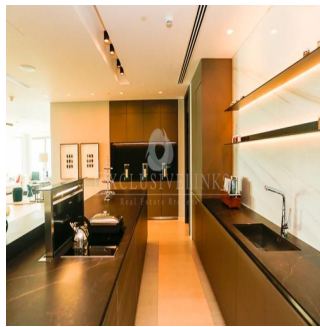

Jcm Bienes Ra?ces
 Jcm Bienes Ra?ces
 Naucalpan de Juárez, Mexico - Mestnoye Vremya

+52 55 8421 5859

Henry Wiltshire International is please to present to the market Alef Residences a very unique development, with a total of 104 homes spread out over 8 different mansions with each mansion having its own private lobby and 2 elevators servicing a maximum of only 14 apartments with just 2 apartments per floor. The Alef Residences will be serviced by the five star W Hotel Palm Jumeirah that we are building right next door, owners of the Alef Residences will receive VIP access and treatment to all of the amenities in the W Hotel including also room service and housekeeping if required. The W Hotel will have 5 restaurants, 4 bars, 4 swimming pools, roof top sunset bar, gym, spa and VIP rooms that will all be available to the owners of The Henry Wiltshire International Alef Residences on Palm.