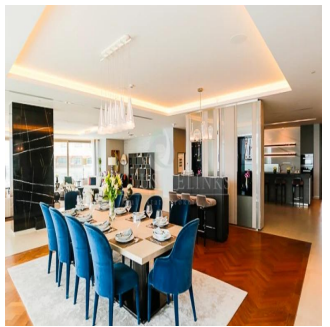

Jcm Bienes Ra?ces
 Jcm Bienes Ra?ces
 Naucalpan de Juárez, Mexico - Mestnoye Vremya

+52 55 8421 5859

Henry Wiltshire International is please to present to the market Alef Residences a very unique development, with a total of 104 homes spread out over 8 different mansions with each mansion having its own private lobby and 2 elevators servicing a maximum of only 14 apartments with just 2 apartments per floor. The Alef Residences will be serviced by the five star W Hotel Palm Jumeirah that we are building right next door, owners of the Alef Residences will receive VIP access and treatment to all of the amenities in the W Hotel including also room service and housekeeping if required. The W Hotel will have 5 restaurants, 4 bars, 4 swimming pools, roof top sunset bar, gym, spa and VIP rooms that will all be available to the owners of The Henry Wiltshire International Alef Residences on Palm.