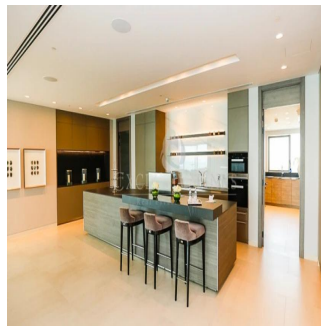

Jcm Bienes Ra?ces
 Jcm Bienes Ra?ces
 Naucalpan de Juárez, Mexico - Mestnoye Vremya

+52 55 8421 5859

Henry Wiltshire International is please to present to the market Alef Residences a very unique development, with a total of 104 homes spread out over 8 different mansions with each mansion having its own private lobby and 2 elevators servicing a maximum of only 14 apartments with just 2 apartments per floor. The Alef Residences will be serviced by the five star W Hotel Palm Jumeirah that we are building right next door, owners of the Alef Residences will receive VIP access and treatment to all of the amenities in the W Hotel including also room service and housekeeping if required. The W Hotel will have 5 restaurants, 4 bars, 4 swimming pools, roof top sunset bar, gym, spa and VIP rooms that will all be available to the owners of The Henry Wiltshire International Alef Residences on Palm.