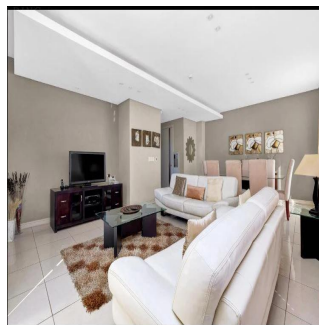

2 etazhi

2 qm Ploshchad' 2 mesta dlya zemel'nogo uchastka mashin

**Nelson Ferreira**

Pam Golding Properties Hyde Park

Sandton, South Africa - Mestnoye Vremya

27 82 600 4455

Executive living The Regent offers secure executive living at its very best. This spacious 2 bed 2.5 bath north facing lock up and go apartment is the ideal home for the person wanting all the conveniences of modern life without hassles. Excellent security with lift access straight into the apartment plus concierge, gym, spa, meeting rooms and restaurant. Invest in this superb lifestyle offering.