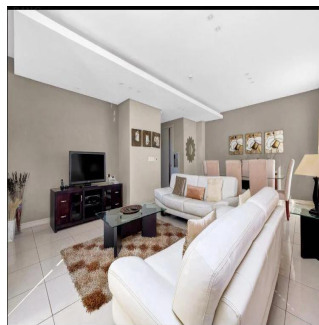

🏢 2 etazhi

📏 2 qm Ploshchad' 📄 2 mesta dlya zemel'nogo uchastka mashin

**Nelson Ferreira**

Pam Golding Properties Hyde Park  
Sandton, South Africa - Mestnoye Vremya

27 82 600 4455

Executive living The Regent offers secure executive living at its very best. This spacious 2 bed 2.5 bath north facing lock up and go apartment is the ideal home for the person wanting all the conveniences of modern life without hassles. Excellent security with lift access straight into the apartment plus concierge, gym, spa, meeting rooms and restaurant. Invest in this superb lifestyle offering.