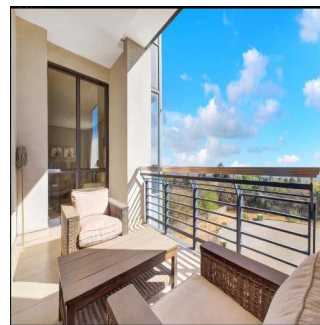

🏢 2 etazhi

📏 2 qm Ploshchad' 📄 2 mesta dlya zemel'nogo uchastka mashin

**Nelson Ferreira**

Pam Golding Properties Hyde Park  
Sandton, South Africa - Mestnoye Vremya

27 82 600 4455

Executive living The Regent offers secure executive living at its very best. This spacious 2 bed 2.5 bath north facing lock up and go apartment is the ideal home for the person wanting all the conveniences of modern life without hassles. Excellent security with lift access straight into the apartment plus concierge, gym, spa, meeting rooms and restaurant. Invest in this superb lifestyle offering.