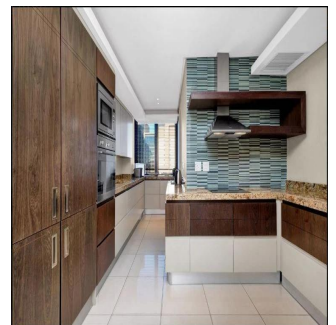

2 etazhi

2 qm Ploshchad' 2 mesta dlya zemel'nogo uchastka mashin

**Nelson Ferreira**

Pam Golding Properties Hyde Park

Sandton, South Africa - Mestnoye Vremya

27 82 600 4455

Executive living The Regent offers secure executive living at its very best. This spacious 2 bed 2.5 bath north facing lock up and go apartment is the ideal home for the person wanting all the conveniences of modern life without hassles. Excellent security with lift access straight into the apartment plus concierge, gym, spa, meeting rooms and restaurant. Invest in this superb lifestyle offering.