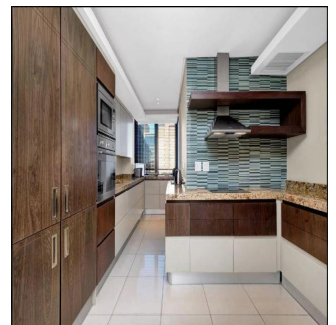

🏢 2 etazhi

📏 2 qm Ploshchad' 📄 2 mesta dlya zemel'nogo uchastka mashin

**Nelson Ferreira**

Pam Golding Properties Hyde Park  
Sandton, South Africa - Mestnoye Vremya

27 82 600 4455

Executive living The Regent offers secure executive living at its very best. This spacious 2 bed 2.5 bath north facing lock up and go apartment is the ideal home for the person wanting all the conveniences of modern life without hassles. Excellent security with lift access straight into the apartment plus concierge, gym, spa, meeting rooms and restaurant. Invest in this superb lifestyle offering.