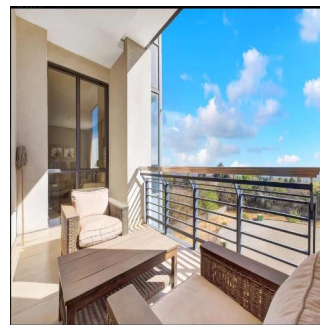

2 etazhi

2 qm Ploshchad' 2 mesta dlya zemel'nogo uchastka mashin

**Nelson Ferreira**

Pam Golding Properties Hyde Park

Sandton, South Africa - Mestnoye Vremya

27 82 600 4455

Executive living The Regent offers secure executive living at its very best. This spacious 2 bed 2.5 bath north facing lock up and go apartment is the ideal home for the person wanting all the conveniences of modern life without hassles. Excellent security with lift access straight into the apartment plus concierge, gym, spa, meeting rooms and restaurant. Invest in this superb lifestyle offering.