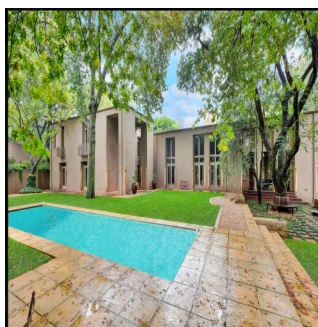

Pentkhaus

Magnificent 4 Bedroom House For Sale In Hyde Park

, , 2196,

PRODAZHNAYA TSENA

\$ 2104960.00

 1000 qm

 9 komnaty

 4 spal'ni

 5 vannyye komnaty

 5 etazhi

 5 qm Ploshchad'  5 mesta dlya zemel'nogo uchastka mashin

Nelson Ferreira

Pam Golding Properties Hyde Park

Sandton, South Africa - Mestnoye Vremya

27 82 600 4455

Magnificent Architect Home - Owner Built Magnificent Johann Slee creation. Designed and built for owner. Amazing proportions and finishes, maximizing natural light with vistas of the established mature garden. Set in the exclusive 4th Road enclosure offer the best security and the most desirable position. Built with entertainment in mind. Flexible indoor and outdoor entertainment areas offer numerous permutations for large scale entertaining. A well protected outdoor patio offers all year round function with built in kitchenette gas braai and plumbed ice machine. A sparkling swimming pool with cover surrounded by mature trees. A glass conservatory overlooks the garden and pool. Go down the stairs into the spacious well fitted "man cave". Full size snooker table, fully furnished climate controlled wine cellar and lounge area with large fitted TV cabinet and fully fitted surround system. The bedroom configuration offers three en-suite bedrooms upstairs and a well-appointed spacious guest suite downstairs. Triple domestic facilities, generator complete the offering.