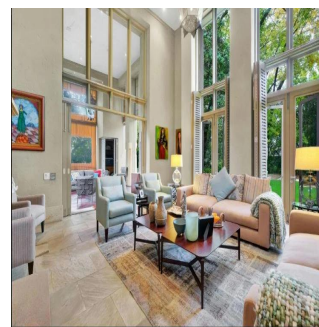

 5 vannyye komnaty

 5 etazhi

 5 qm Ploshchad'  5 mesta dlya zemel'nogo uchastka mashin

Nelson Ferreira

Pam Golding Properties Hyde Park

Sandton, South Africa - Mestnoye Vremya

27 82 600 4455

Magnificent Architect Home - Owner Built Magnificent Johann Slee creation. Designed and built for owner. Amazing proportions and finishes, maximizing natural light with vistas of the established mature garden. Set in the exclusive 4th Road enclosure offer the best security and the most desirable position. Built with entertainment in mind. Flexible indoor and outdoor entertainment areas offer numerous permutations for large scale entertaining. A well protected outdoor patio offers all year round function with built in kitchenette gas braai and plumbed ice machine. A sparkling swimming pool with cover surrounded by mature trees. A glass conservatory overlooks the garden and pool. Go down the stairs into the spacious well fitted "man cave". Full size snooker table, fully furnished climate controlled wine cellar and lounge area with large fitted TV cabinet and fully fitted surround system. The bedroom configuration offers three en-suite bedrooms upstairs and a well-appointed spacious guest suite downstairs. Triple domestic facilities, generator complete the offering.