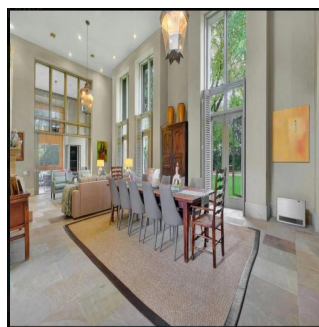

 5 vannyye komnaty

 5 etazhi

 5 qm Ploshchad'  5 mesta dlya zemel'nogo uchastka mashin

Nelson Ferreira

Pam Golding Properties Hyde Park

Sandton, South Africa - Mestnoye Vremya

27 82 600 4455

Magnificent Architect Home - Owner Built Magnificent Johann Slee creation. Designed and built for owner. Amazing proportions and finishes, maximizing natural light with vistas of the established mature garden. Set in the exclusive 4th Road enclosure offer the best security and the most desirable position. Built with entertainment in mind. Flexible indoor and outdoor entertainment areas offer numerous permutations for large scale entertaining. A well protected outdoor patio offers all year round function with built in kitchenette gas braai and plumbed ice machine. A sparkling swimming pool with cover surrounded by mature trees. A glass conservatory overlooks the garden and pool. Go down the stairs into the spacious well fitted "man cave". Full size snooker table, fully furnished climate controlled wine cellar and lounge area with large fitted TV cabinet and fully fitted surround system. The bedroom configuration offers three en-suite bedrooms upstairs and a well-appointed spacious guest suite downstairs. Triple domestic facilities, generator complete the offering.