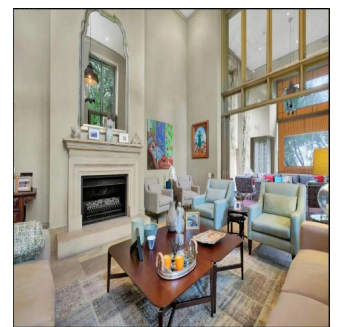

 5 vannyye komnaty

 5 etazhi

 5 qm Ploshchad'  5 mesta dlya zemel'nogo uchastka mashin

Nelson Ferreira

Pam Golding Properties Hyde Park

Sandton, South Africa - Mestnoye Vremya

27 82 600 4455

Magnificent Architect Home - Owner Built Magnificent Johann Slee creation. Designed and built for owner. Amazing proportions and finishes, maximizing natural light with vistas of the established mature garden. Set in the exclusive 4th Road enclosure offer the best security and the most desirable position. Built with entertainment in mind. Flexible indoor and outdoor entertainment areas offer numerous permutations for large scale entertaining. A well protected outdoor patio offers all year round function with built in kitchenette gas braai and plumbed ice machine. A sparkling swimming pool with cover surrounded by mature trees. A glass conservatory overlooks the garden and pool. Go down the stairs into the spacious well fitted "man cave". Full size snooker table, fully furnished climate controlled wine cellar and lounge area with large fitted TV cabinet and fully fitted surround system. The bedroom configuration offers three en-suite bedrooms upstairs and a well-appointed spacious guest suite downstairs. Triple domestic facilities, generator complete the offering.