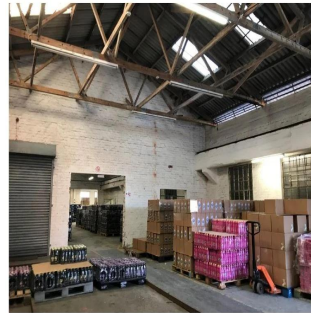

Pentkhaus

Premium Industrial Manufacturing Warehouse For Sale In Paardeneiland

????? ??????, ????????? ???? , ?????????, , , 7420,

PRODAZHNAYA TSENA

USD 718300.00

🏠 1258 qm 🏠 komnaty 🛏 spal'ni 🚿 vannyye komnaty

🏠 etazhi 📏 qm Ploshchad' zemel'nogo uchastka mashin 📍 mesta dlya

Maryna Krupska
 Maryna Krupska
 gland, Switzerland - Mestnoye Vremya

☎ 41 793852365

WAREHOUSE FOR SALE IN PAARDEN EILAND Premium industrial building available for sale in Paarden Eiland, Cape Town. The light industrial manufacturing warehouse is approximately 5 metres to the eaves and access via 1x steel roller shutter door. The double storey air-conditioned office component available with ablution facilities, a kitchenette and are air-conditioned. Two yard areas available and off-street parking for staff and customers.