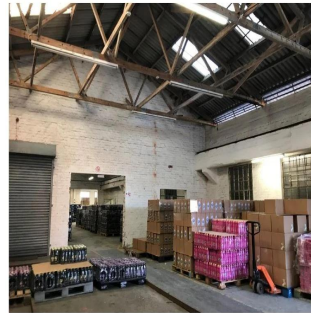

# Premium Industrial Manufacturing Warehouse For Sale In Paardeneiland

????? ??????, ????????? ???? , ?????????, , , 7420,

PRODAZHNAYA TSENA

**\$ 718300.00**

1258 qm    komnaty    spal'ni    vannyye komnaty

etazhi    qm Ploshchad' zemel'nogo uchastka mashin    mesta dlya

**Maryna Krupska**  
 Maryna Krupska  
 gland, Switzerland - Mestnoye Vremya

41 793852365

WAREHOUSE FOR SALE IN PAARDEN EILAND Premium industrial building available for sale in Paarden Eiland, Cape Town. The light industrial manufacturing warehouse is approximately 5 metres to the eaves and access via 1x steel roller shutter door. The double storey air-conditioned office component available with ablution facilities, a kitchenette and are air-conditioned. Two yard areas available and off-street parking for staff and customers.