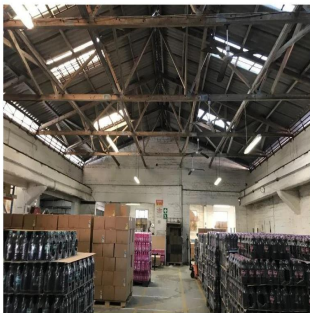

# Premium Industrial Manufacturing Warehouse For Sale In Paardeneiland

????? ??????, ????????? ???? , ?????????, , , 7420,

PRODAZHNAYA TSENA

**\$ 718300.00**

1258 qm    komnaty    spal'ni    vannyye komnaty

etazhi    qm Ploshchad' zemel'nogo uchastka mashin    mesta dlya

**Maryna Krupska**  
 Maryna Krupska  
 gland, Switzerland - Mestnoye Vremya

41 793852365

WAREHOUSE FOR SALE IN PAARDEN EILAND Premium industrial building available for sale in Paarden Eiland, Cape Town. The light industrial manufacturing warehouse is approximately 5 metres to the eaves and access via 1x steel roller shutter door. The double storey air-conditioned office component available with ablution facilities, a kitchenette and are air-conditioned. Two yard areas available and off-street parking for staff and customers.