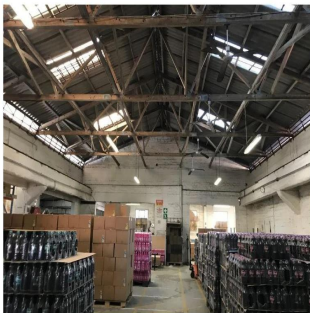

Pentkhaus

Premium Industrial Manufacturing Warehouse For Sale In Paardeneiland

????? ??????, ????????? ???? , ?????????, , , 7420,

PRODAZHNAYA TSENA

USD 718300.00

🏠 1258 qm 🏠 komnaty 🛏 spal'ni 🚿 vannyye komnaty

🏠 etazhi 📏 qm Ploshchad' zemel'nogo uchastka mashin 📍 mesta dlya

Maryna Krupska
 Maryna Krupska
 gland, Switzerland - Mestnoye Vremya

☎ 41 793852365

WAREHOUSE FOR SALE IN PAARDEN EILAND Premium industrial building available for sale in Paarden Eiland, Cape Town. The light industrial manufacturing warehouse is approximately 5 metres to the eaves and access via 1x steel roller shutter door. The double storey air-conditioned office component available with ablution facilities, a kitchenette and are air-conditioned. Two yard areas available and off-street parking for staff and customers.